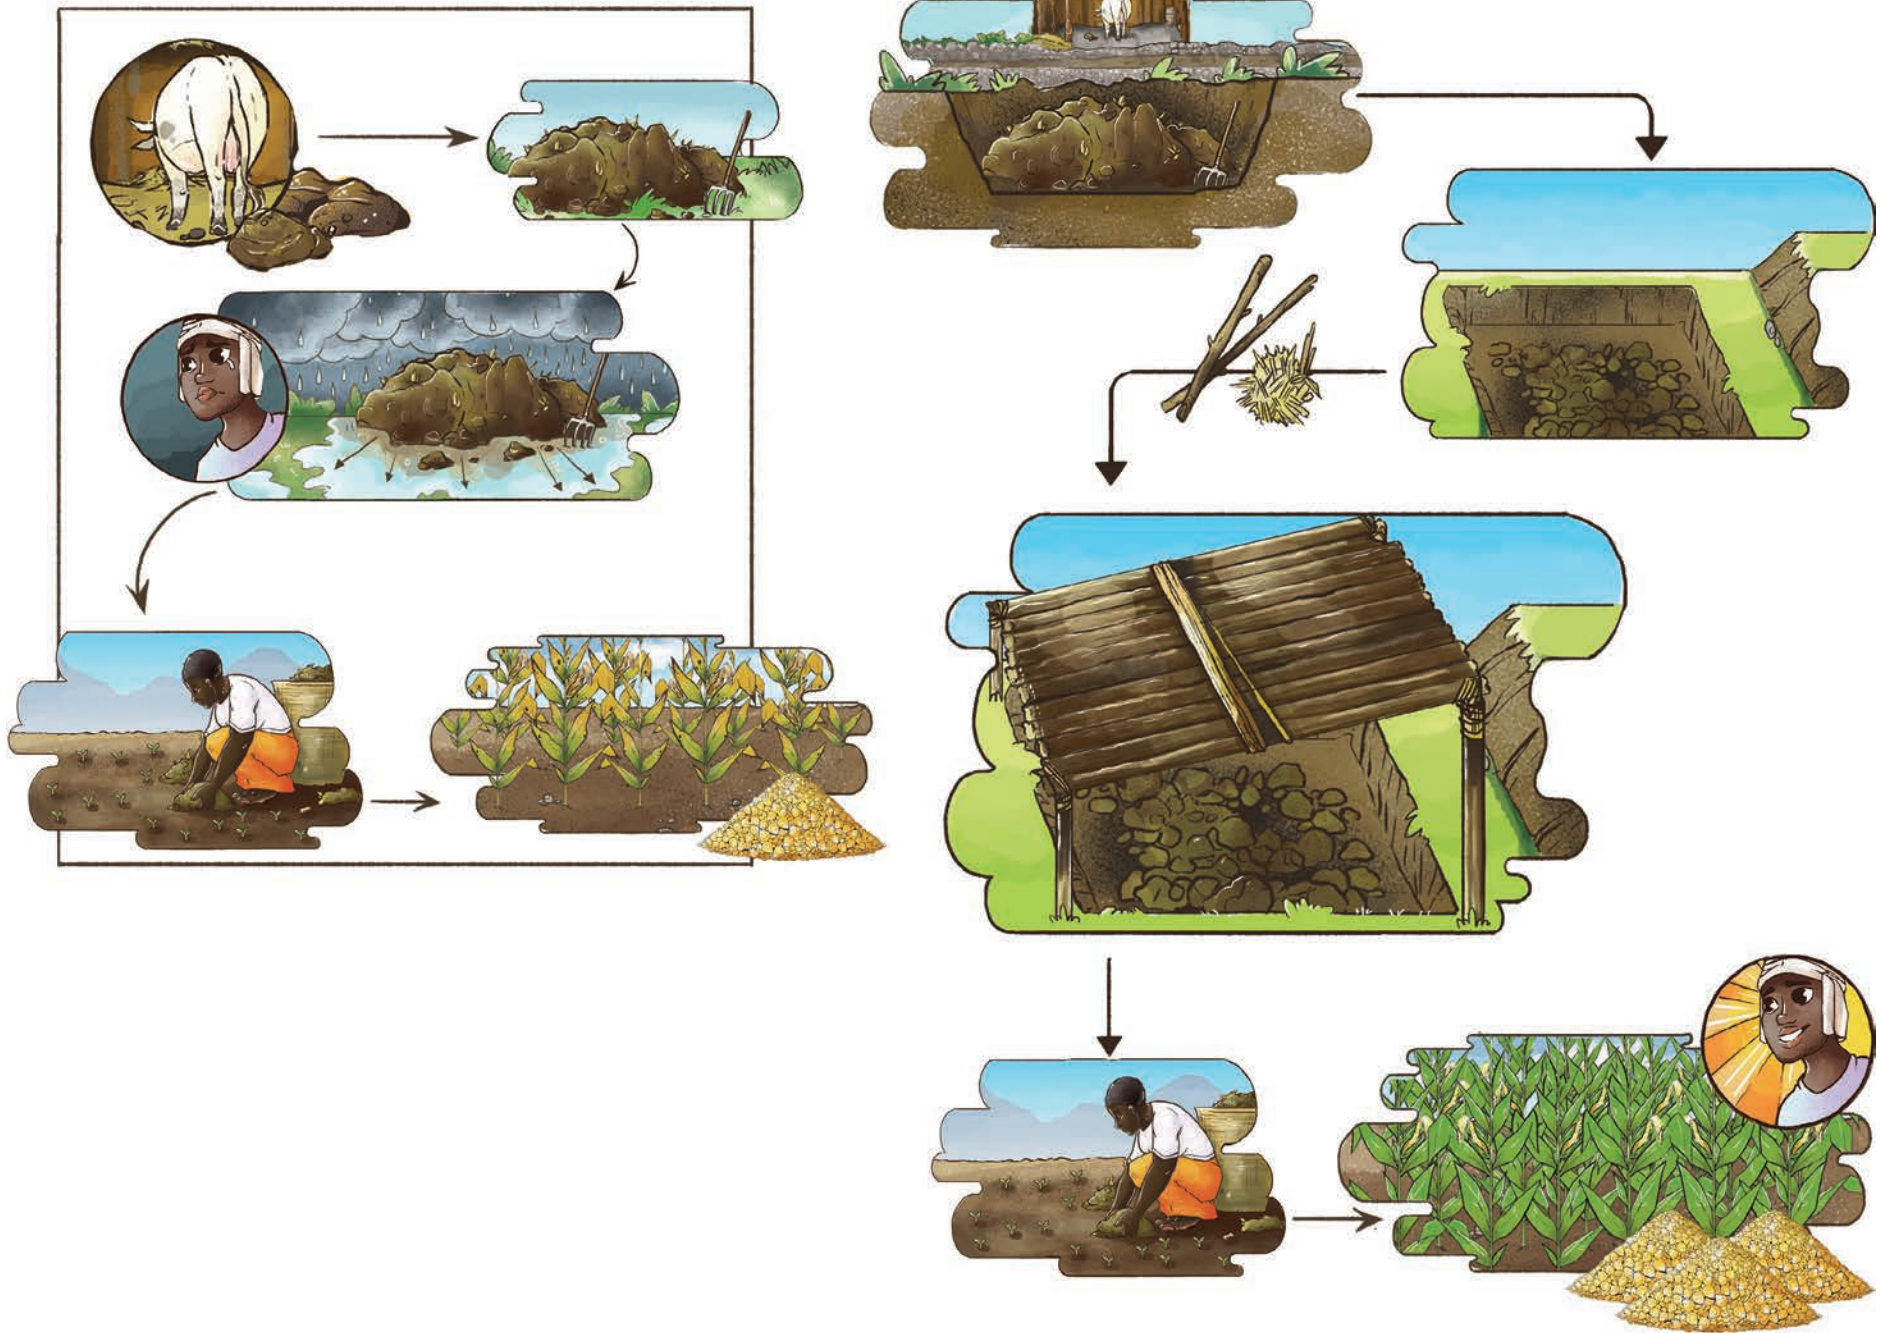

Global Affairs
Canada

Affaires mondiales
Canada

CRDI
Centre de recherches pour le
développement international

About the Author

Manish N. Raizada received his B.Sc. from the University of Western Ontario (Genetics) and Ph.D. from Stanford University (Plant Molecular Genetics). He held fellowship positions at The International Maize and Wheat Improvement Centre (CIMMYT) in Mexico City and at the California Institute of Technology. He is currently a professor in the Department of Plant Agriculture at the University of Guelph, Canada. Dr. Raizada is Founder of SAKGlobal (SAKs, Sustainable Agriculture Kits), an effort to bring inexpensive technologies to the world's 1 billion subsistence farmers. SAK kits are based on the principles of sustainable, ecological agriculture.

Chapter 6: Water

Chapter 7: Weeds

Chapter 8: Pests & Disease

Chapter 9: Post-Harvest

Chapter 10: Human Nutrition

Chapter 11: Animals

Chapter 12: Crop Breeding

Chapter 13: Disaster Relief