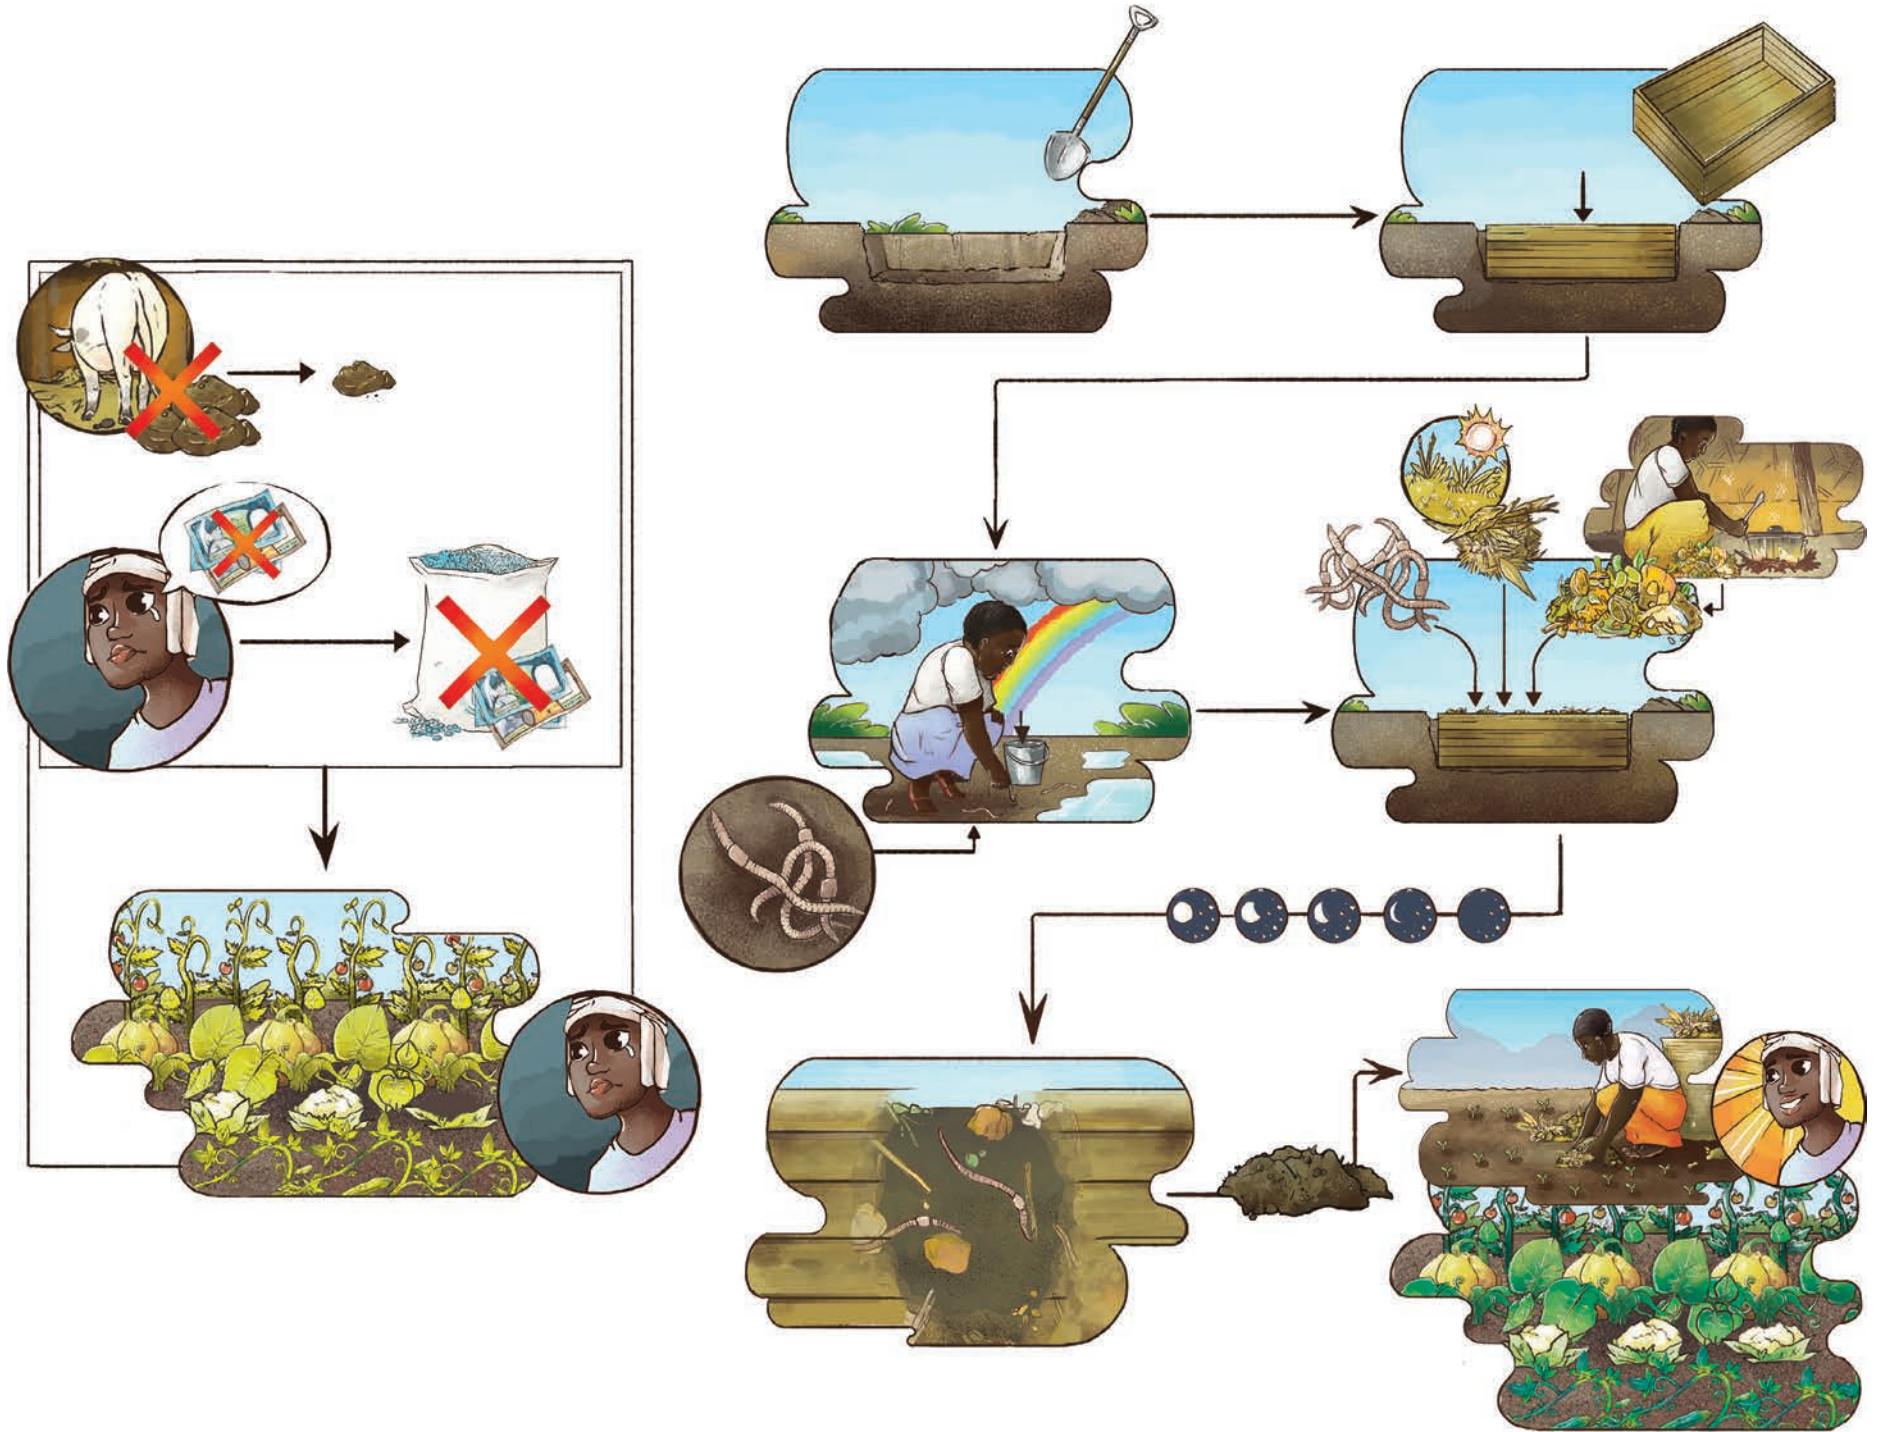

Global Affairs
Canada

Affaires mondiales
Canada

CRDI
Centre de recherches pour le
développement international

About the Author

Manish N. Raizada received his B.Sc. from the University of Western Ontario (Genetics) and Ph.D. from Stanford University (Plant Molecular Genetics). He held fellowship positions at The International Maize and Wheat Improvement Centre (CIMMYT) in Mexico City and at the California Institute of Technology. He is currently a professor in the Department of Plant Agriculture at the University of Guelph, Canada. Dr. Raizada is Founder of SAKGlobal (SAKs, Sustainable Agriculture Kits), an effort to bring inexpensive technologies to the world's 1 billion subsistence farmers. SAK kits are based on the principles of sustainable, ecological agriculture.

Chapter 6: Water

Chapter 7: Weeds

Chapter 8: Pests & Disease

Chapter 9: Post-Harvest

Chapter 10: Human Nutrition

Chapter 11: Animals

Chapter 12: Crop Breeding

Chapter 13: Disaster Relief