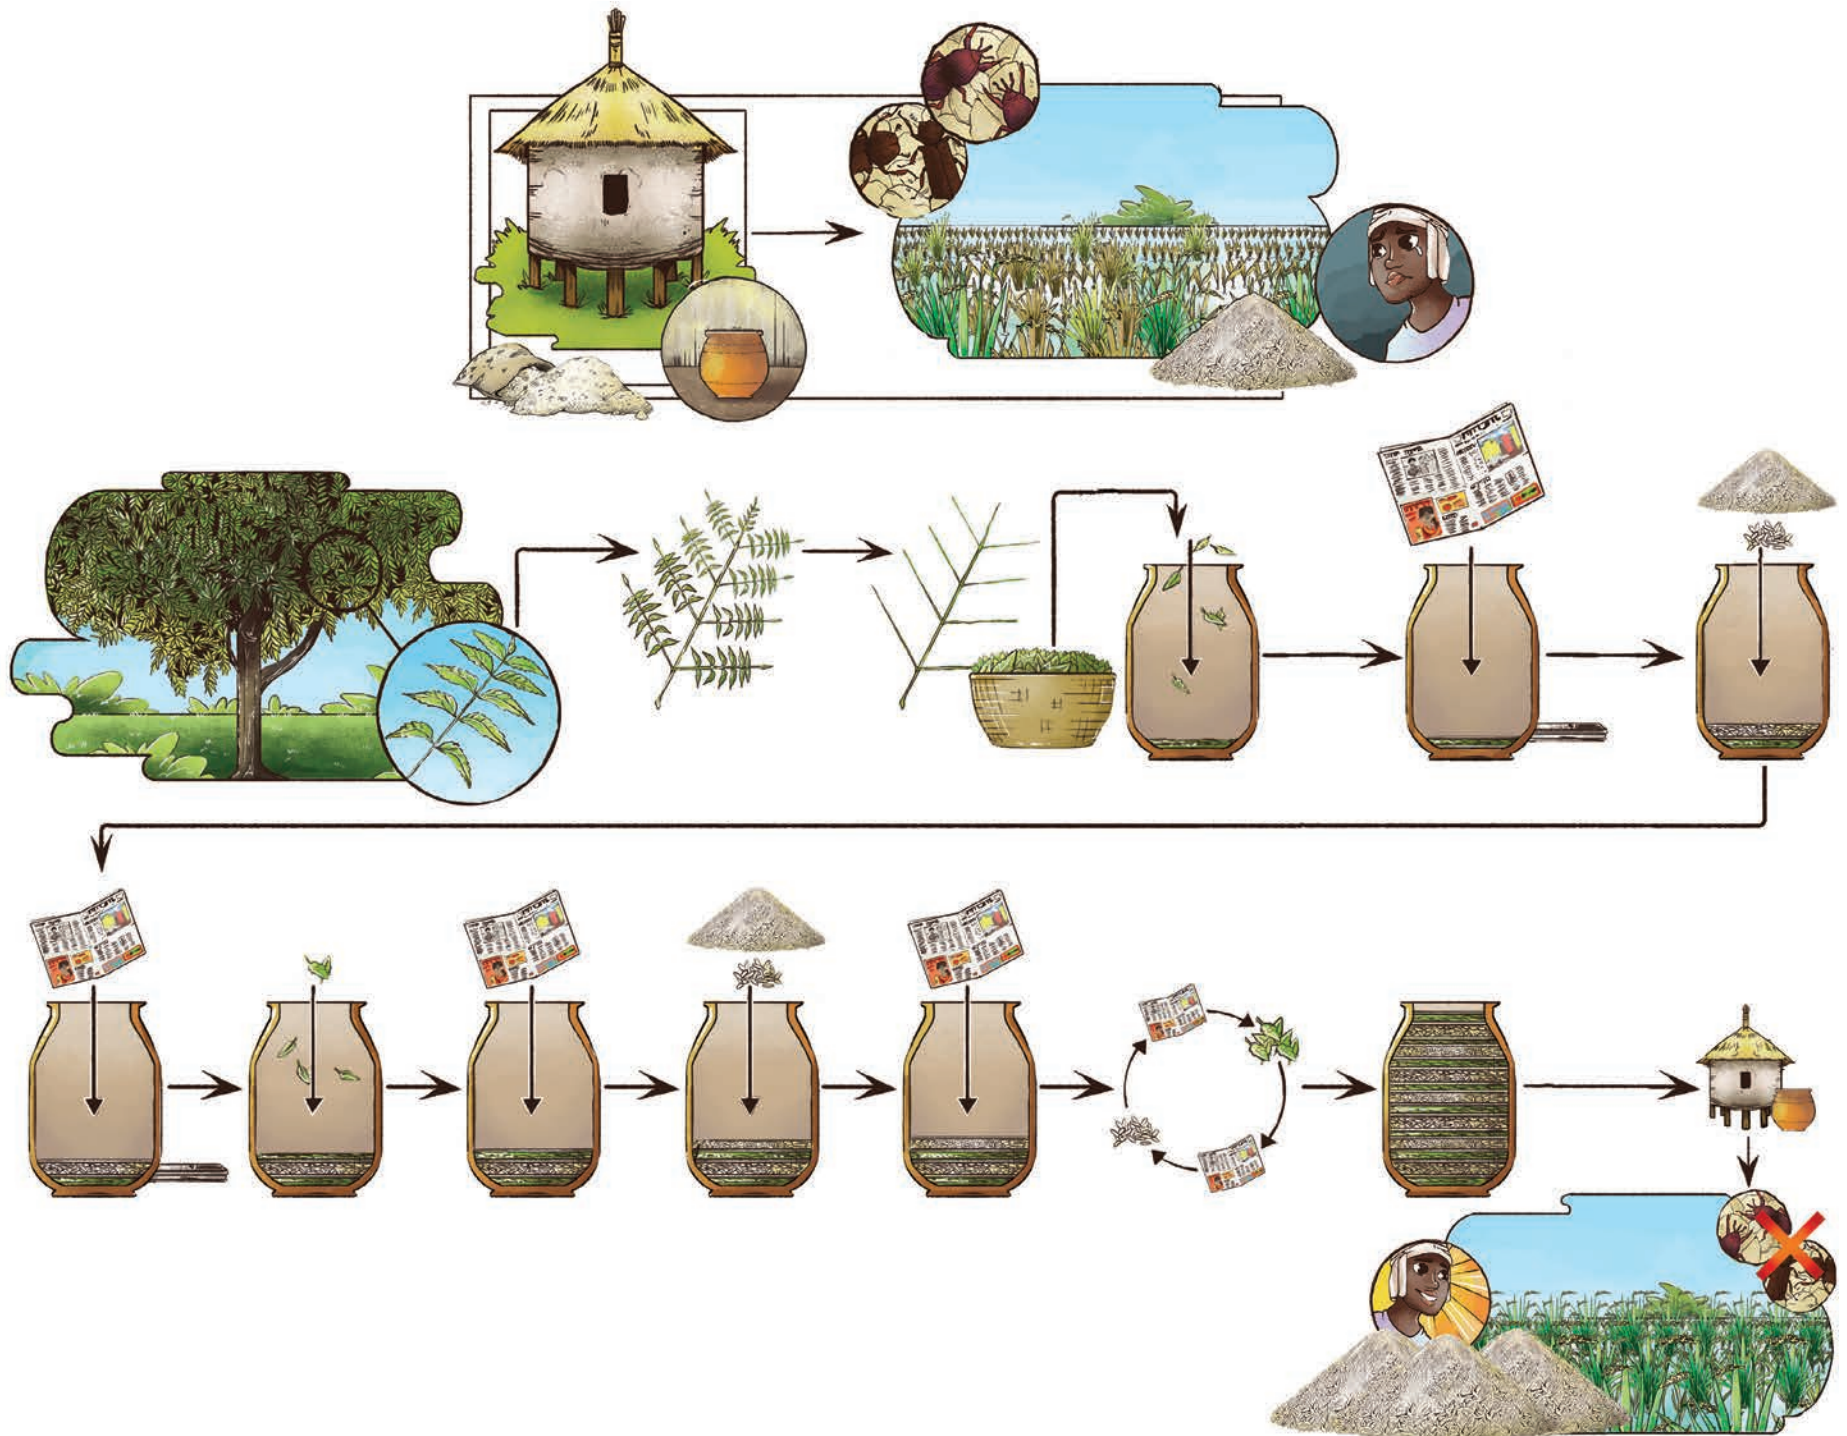

Global Affairs
Canada

Affaires mondiales
Canada

CRDI
Centre de recherches pour le
développement international

About the Author

Manish N. Raizada received his B.Sc. from the University of Western Ontario (Genetics) and Ph.D. from Stanford University (Plant Molecular Genetics). He held fellowship positions at The International Maize and Wheat Improvement Centre (CIMMYT) in Mexico City and at the California Institute of Technology. He is currently a professor in the Department of Plant Agriculture at the University of Guelph, Canada. Dr. Raizada is Founder of SAKGlobal (SAKs, Sustainable Agriculture Kits), an effort to bring inexpensive technologies to the world's 1 billion subsistence farmers. SAK kits are based on the principles of sustainable, ecological agriculture.

Chapter 6: Water

Chapter 7: Weeds

Chapter 8: Pests & Disease

Chapter 9: Post-Harvest

Chapter 10: Human Nutrition

Chapter 11: Animals

Chapter 12: Crop Breeding

Chapter 13: Disaster Relief

Bonus Chapter: *Alternate Versions*