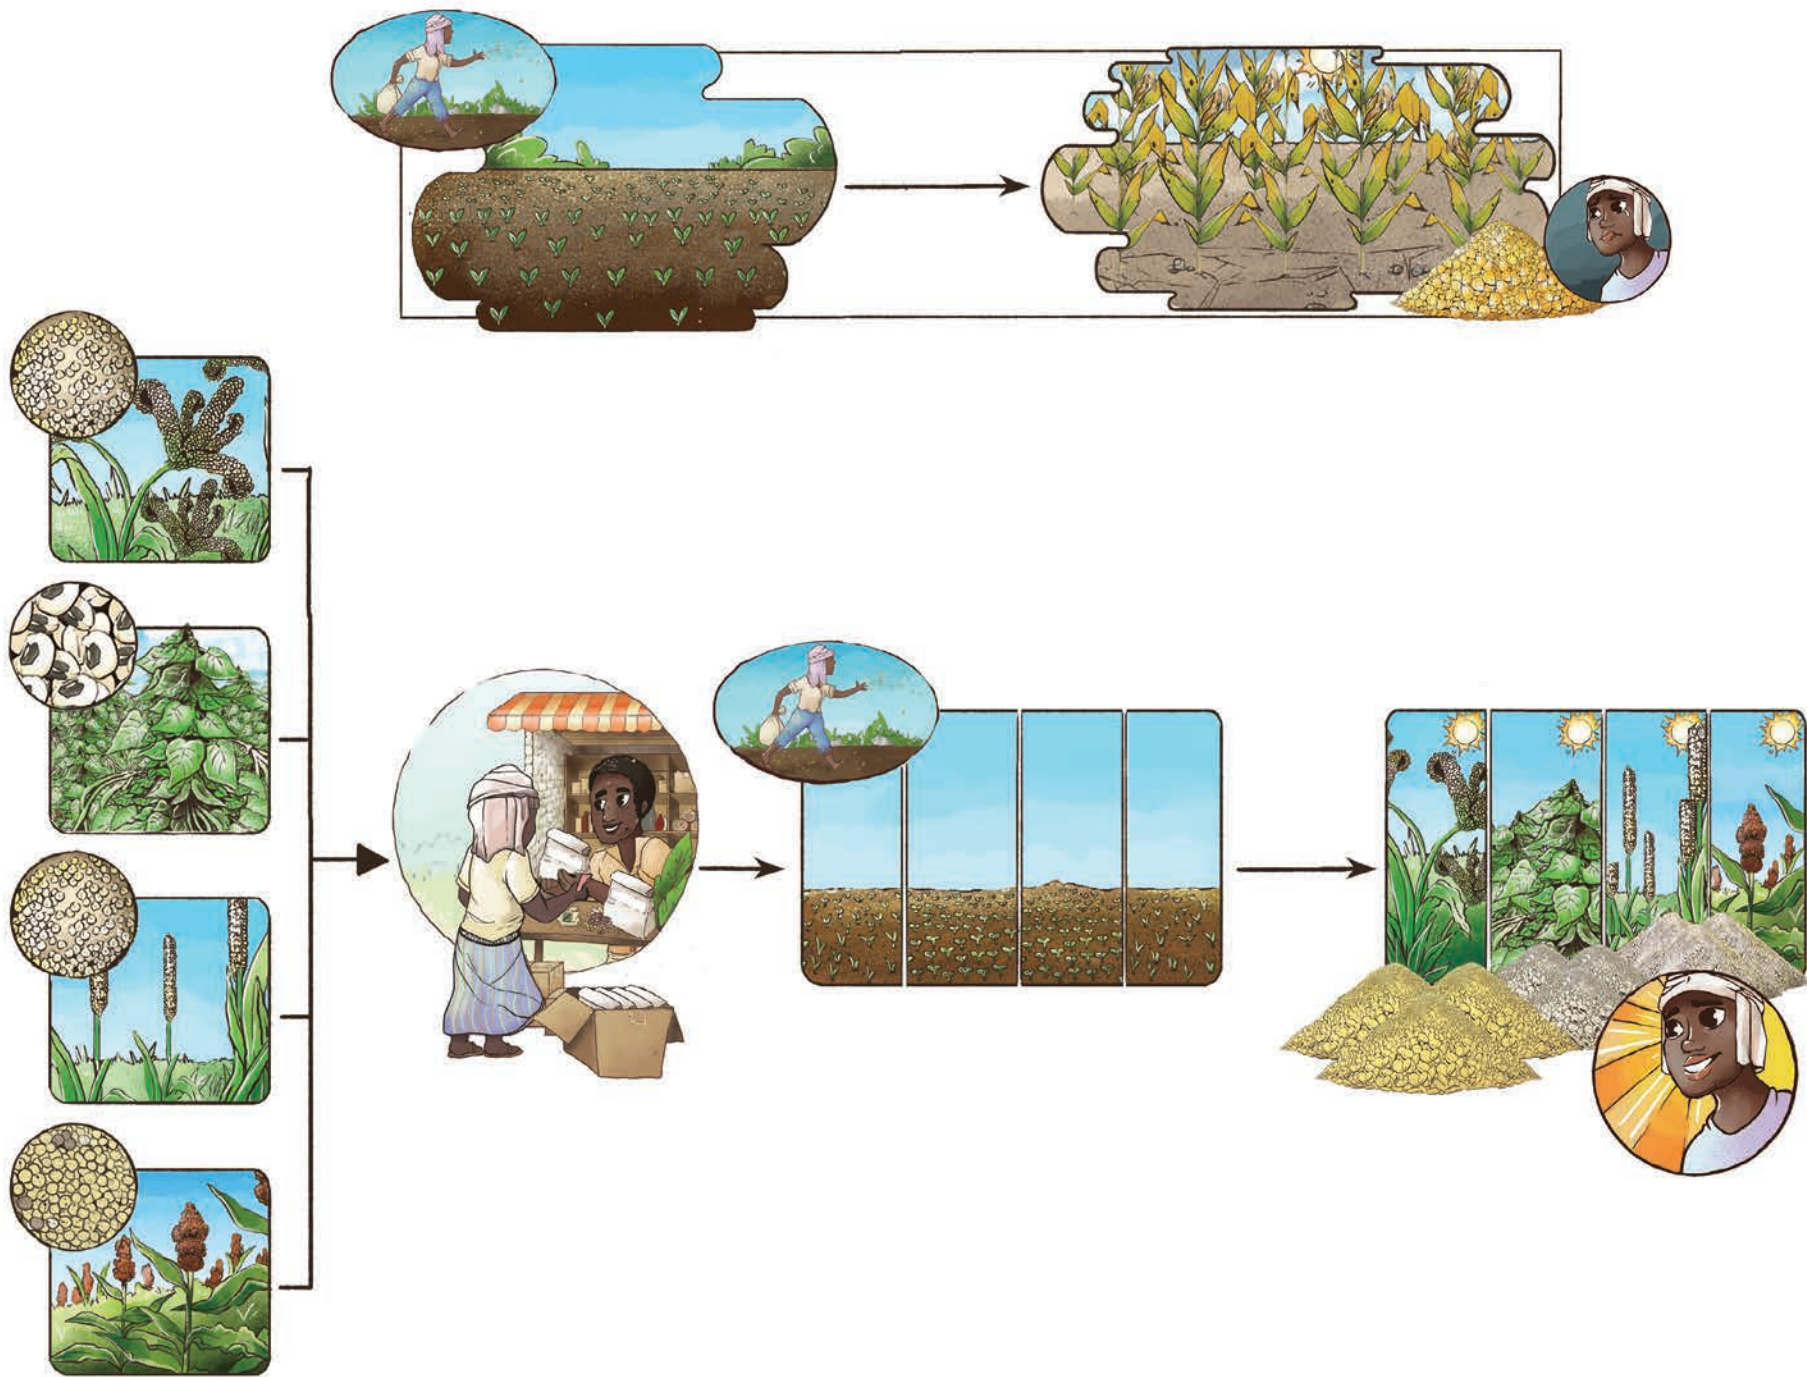

Global Affairs
Canada

Affaires mondiales
Canada

CRDI
Centre de recherches pour le
développement international

About the Author

Manish N. Raizada received his B.Sc. from the University of Western Ontario (Genetics) and Ph.D. from Stanford University (Plant Molecular Genetics). He held fellowship positions at The International Maize and Wheat Improvement Centre (CIMMYT) in Mexico City and at the California Institute of Technology. He is currently a professor in the Department of Plant Agriculture at the University of Guelph, Canada. Dr. Raizada is Founder of SAKGlobal (SAKs, Sustainable Agriculture Kits), an effort to bring inexpensive technologies to the world's 1 billion subsistence farmers. SAK kits are based on the principles of sustainable, ecological agriculture.

Chapter 6: Water

Chapter 7: Weeds

Chapter 8: Pests & Disease

Chapter 9: Post-Harvest

Chapter 10: Human Nutrition

Chapter 11: Animals

Chapter 12: Crop Breeding

Chapter 13: Disaster Relief