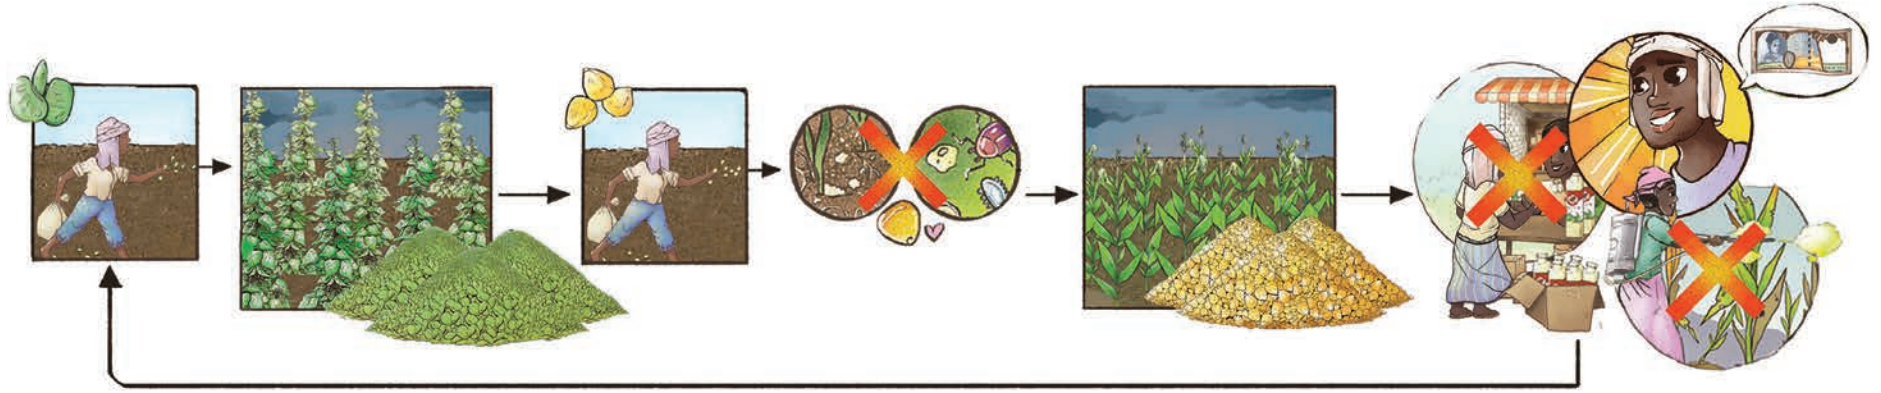

Global Affairs
Canada

Affaires mondiales
Canada

CRDI
Centre de recherches pour le
développement international

About the Author

Manish N. Raizada received his B.Sc. from the University of Western Ontario (Genetics) and Ph.D. from Stanford University (Plant Molecular Genetics). He held fellowship positions at The International Maize and Wheat Improvement Centre (CIMMYT) in Mexico City and at the California Institute of Technology. He is currently a professor in the Department of Plant Agriculture at the University of Guelph, Canada. Dr. Raizada is Founder of SAKGlobal (SAKs, Sustainable Agriculture Kits), an effort to bring inexpensive technologies to the world's 1 billion subsistence farmers. SAK kits are based on the principles of sustainable, ecological agriculture.

Chapter 6: Water

Chapter 7: Weeds

Chapter 8: Pests & Disease

Chapter 9: Post-Harvest

Chapter 10: Human Nutrition

Chapter 11: Animals

Chapter 12: Crop Breeding

Chapter 13: Disaster Relief