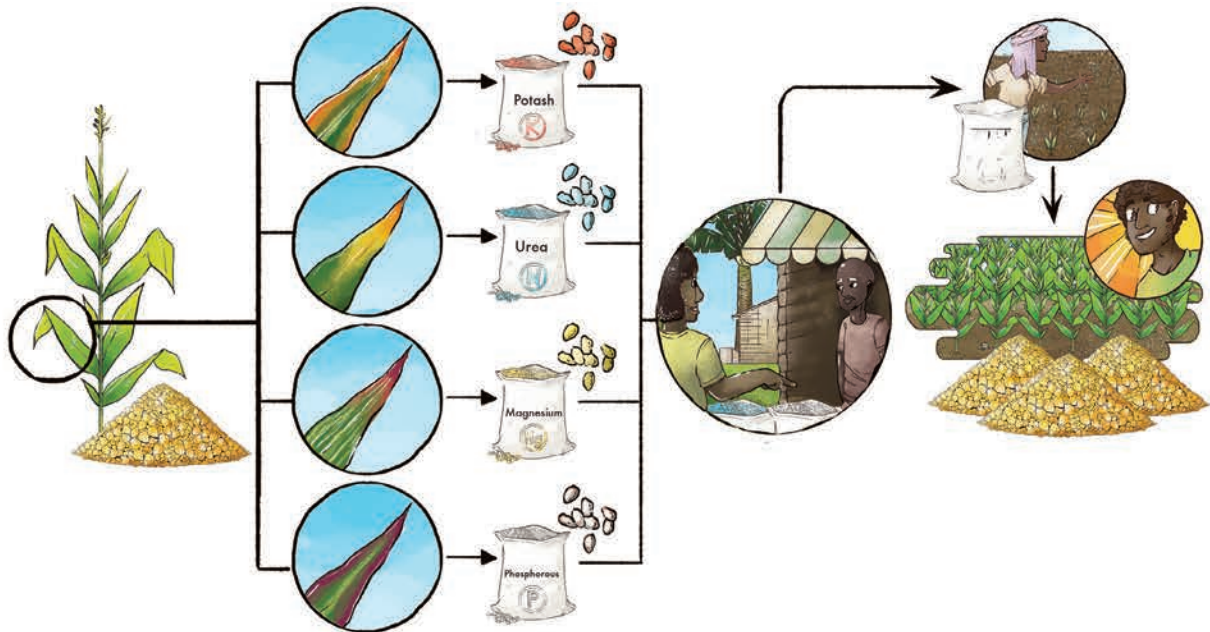

Global Affairs
Canada

Affaires mondiales
Canada

CRDI
Centre de recherches pour le
développement international

About the Author

Manish N. Raizada received his B.Sc. from the University of Western Ontario (Genetics) and Ph.D. from Stanford University (Plant Molecular Genetics). He held fellowship positions at The International Maize and Wheat Improvement Centre (CIMMYT) in Mexico City and at the California Institute of Technology. He is currently a professor in the Department of Plant Agriculture at the University of Guelph, Canada. Dr. Raizada is Founder of SAKGlobal (SAKs, Sustainable Agriculture Kits), an effort to bring inexpensive technologies to the world's 1 billion subsistence farmers. SAK kits are based on the principles of sustainable, ecological agriculture.

Lisa can be contacted by email at smithjaylisa@gmail.com

Chapter 1: Scientific Method

Chapter 2: Land Preparation & Sowing

Chapter 3: Crop & Tree Intensification

Chapter 4: Terrace Agriculture

Chapter 5: Soil Health