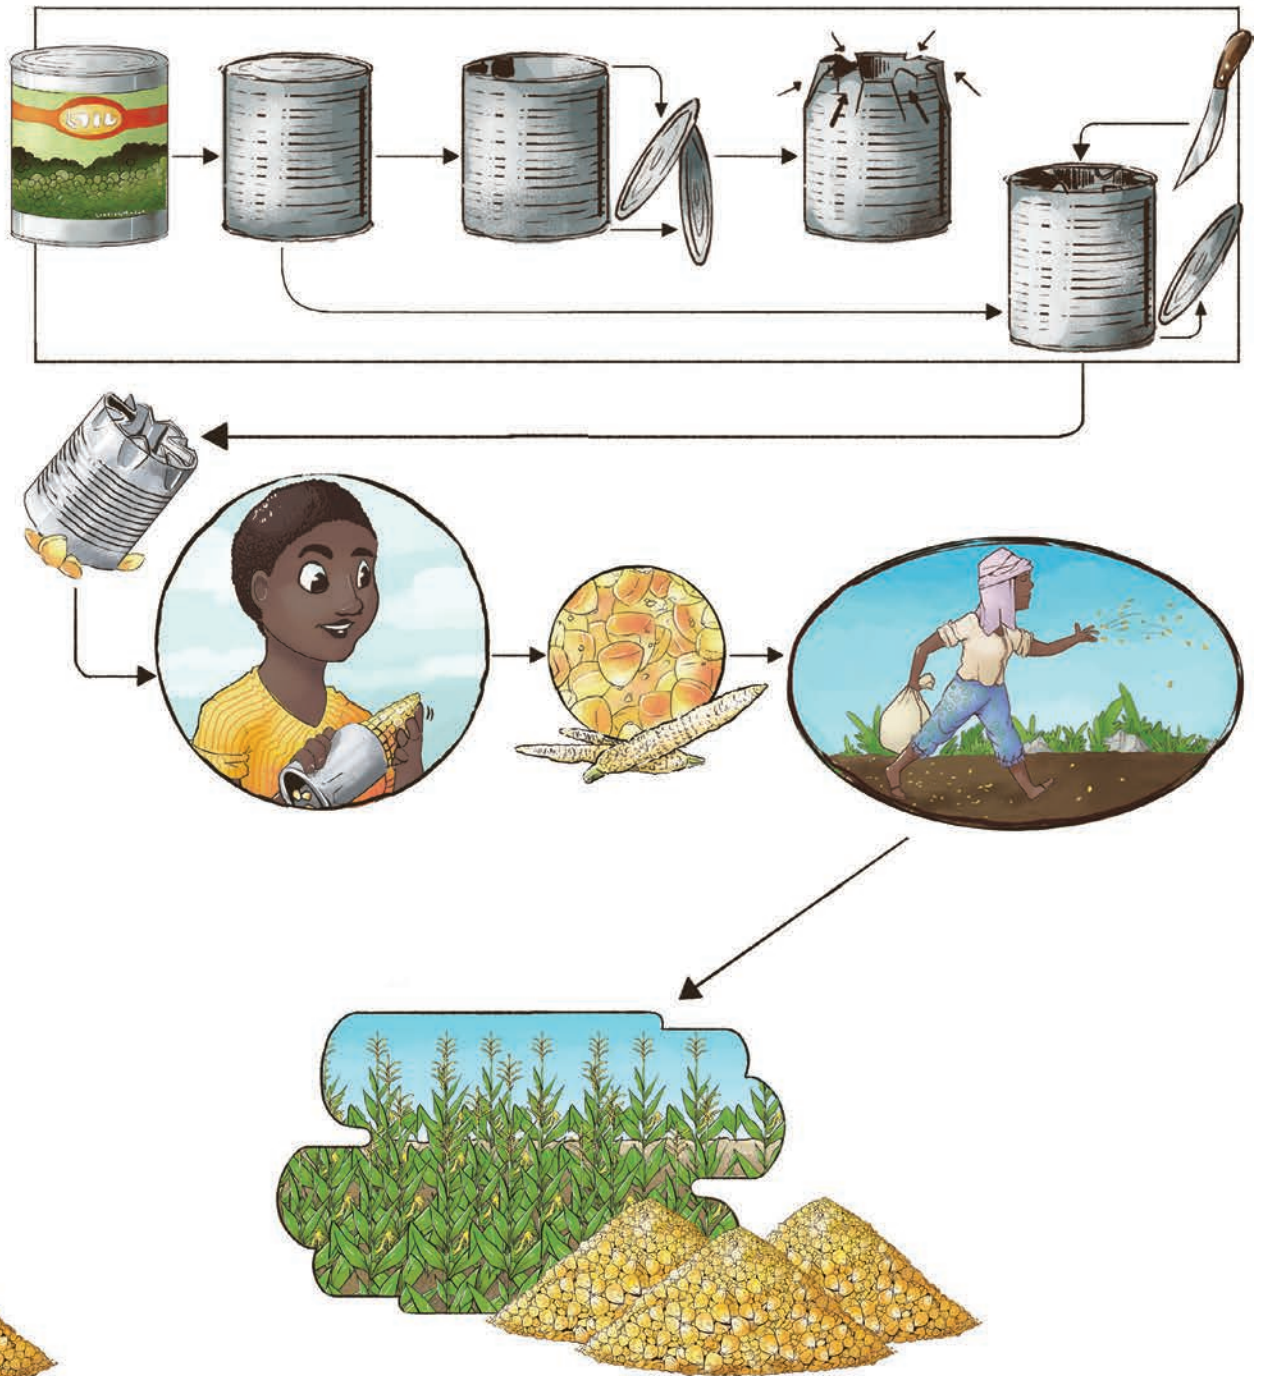

Global Affairs
Canada

Affaires mondiales
Canada

CRDI
Centre de recherches pour le
développement international

About the Author

Manish N. Raizada received his B.Sc. from the University of Western Ontario (Genetics) and Ph.D. from Stanford University (Plant Molecular Genetics). He held fellowship positions at The International Maize and Wheat Improvement Centre (CIMMYT) in Mexico City and at the California Institute of Technology. He is currently a professor in the Department of Plant Agriculture at the University of Guelph, Canada. Dr. Raizada is Founder of SAKGlobal (SAKs, Sustainable Agriculture Kits), an effort to bring inexpensive technologies to the world's 1 billion subsistence farmers. SAK kits are based on the principles of sustainable, ecological agriculture.

Chapter 6: Water

Chapter 7: Weeds

Chapter 8: Pests & Disease

Chapter 9: Post-Harvest

Chapter 10: Human Nutrition

Chapter 11: Animals

Chapter 12: Crop Breeding

Chapter 13: Disaster Relief