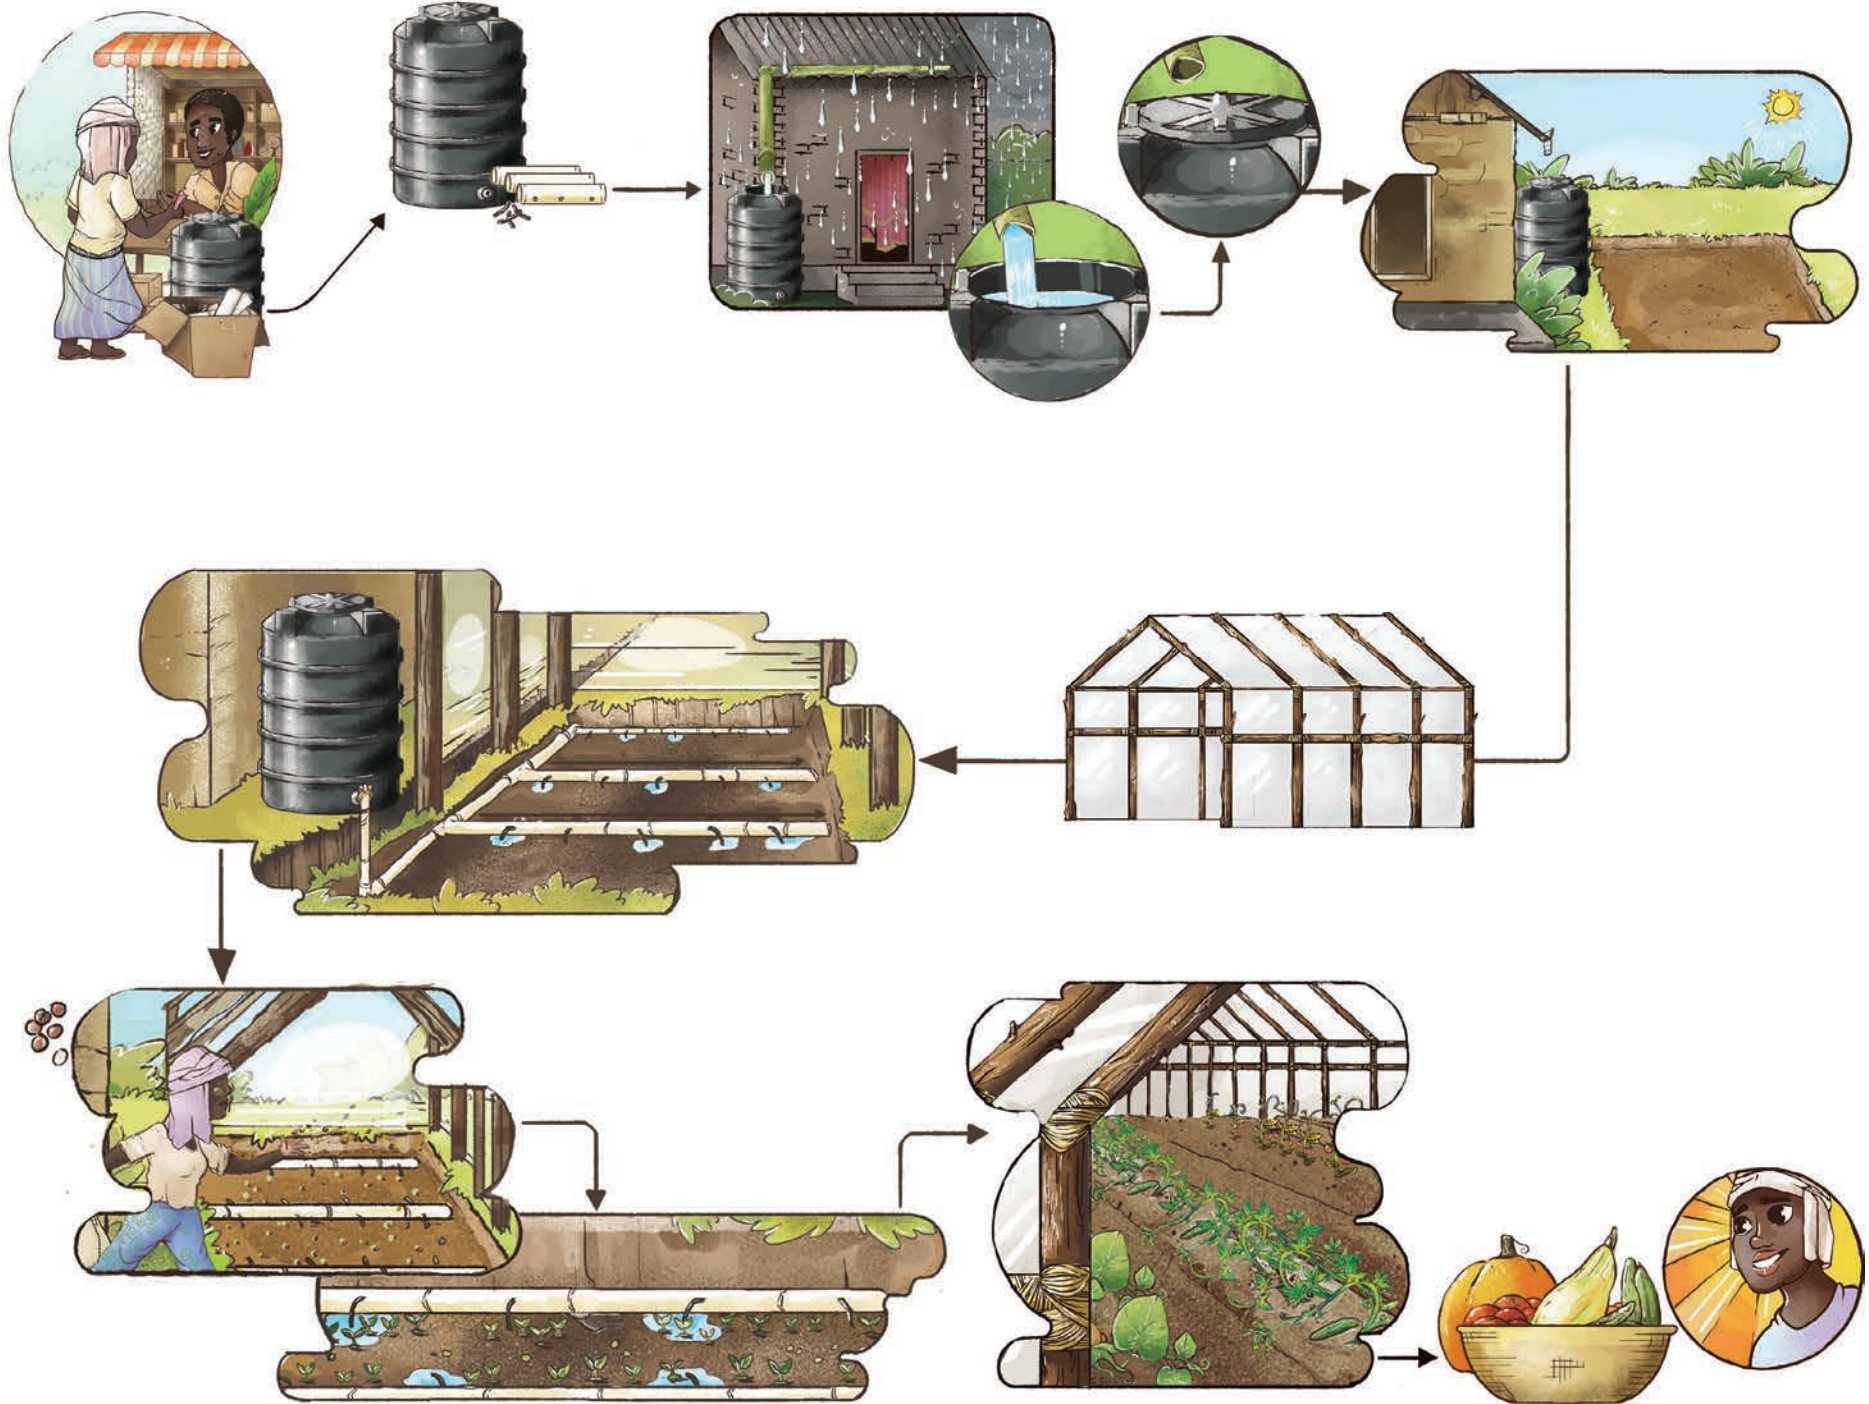

Global Affairs
Canada

Affaires mondiales
Canada

CRDI
Centre de recherches pour le
développement international

About the Author

Manish N. Raizada received his B.Sc. from the University of Western Ontario (Genetics) and Ph.D. from Stanford University (Plant Molecular Genetics). He held fellowship positions at The International Maize and Wheat Improvement Centre (CIMMYT) in Mexico City and at the California Institute of Technology. He is currently a professor in the Department of Plant Agriculture at the University of Guelph, Canada. Dr. Raizada is Founder of SAKGlobal (SAKs, Sustainable Agriculture Kits), an effort to bring inexpensive technologies to the world's 1 billion subsistence farmers. SAK kits are based on the principles of sustainable, ecological agriculture.

Chapter 6: Water

Chapter 7: Weeds

Chapter 8: Pests & Disease

Chapter 9: Post-Harvest

Chapter 10: Human Nutrition

Chapter 11: Animals

Chapter 12: Crop Breeding

Chapter 13: Disaster Relief

Bonus Chapter: *Alternate Versions*