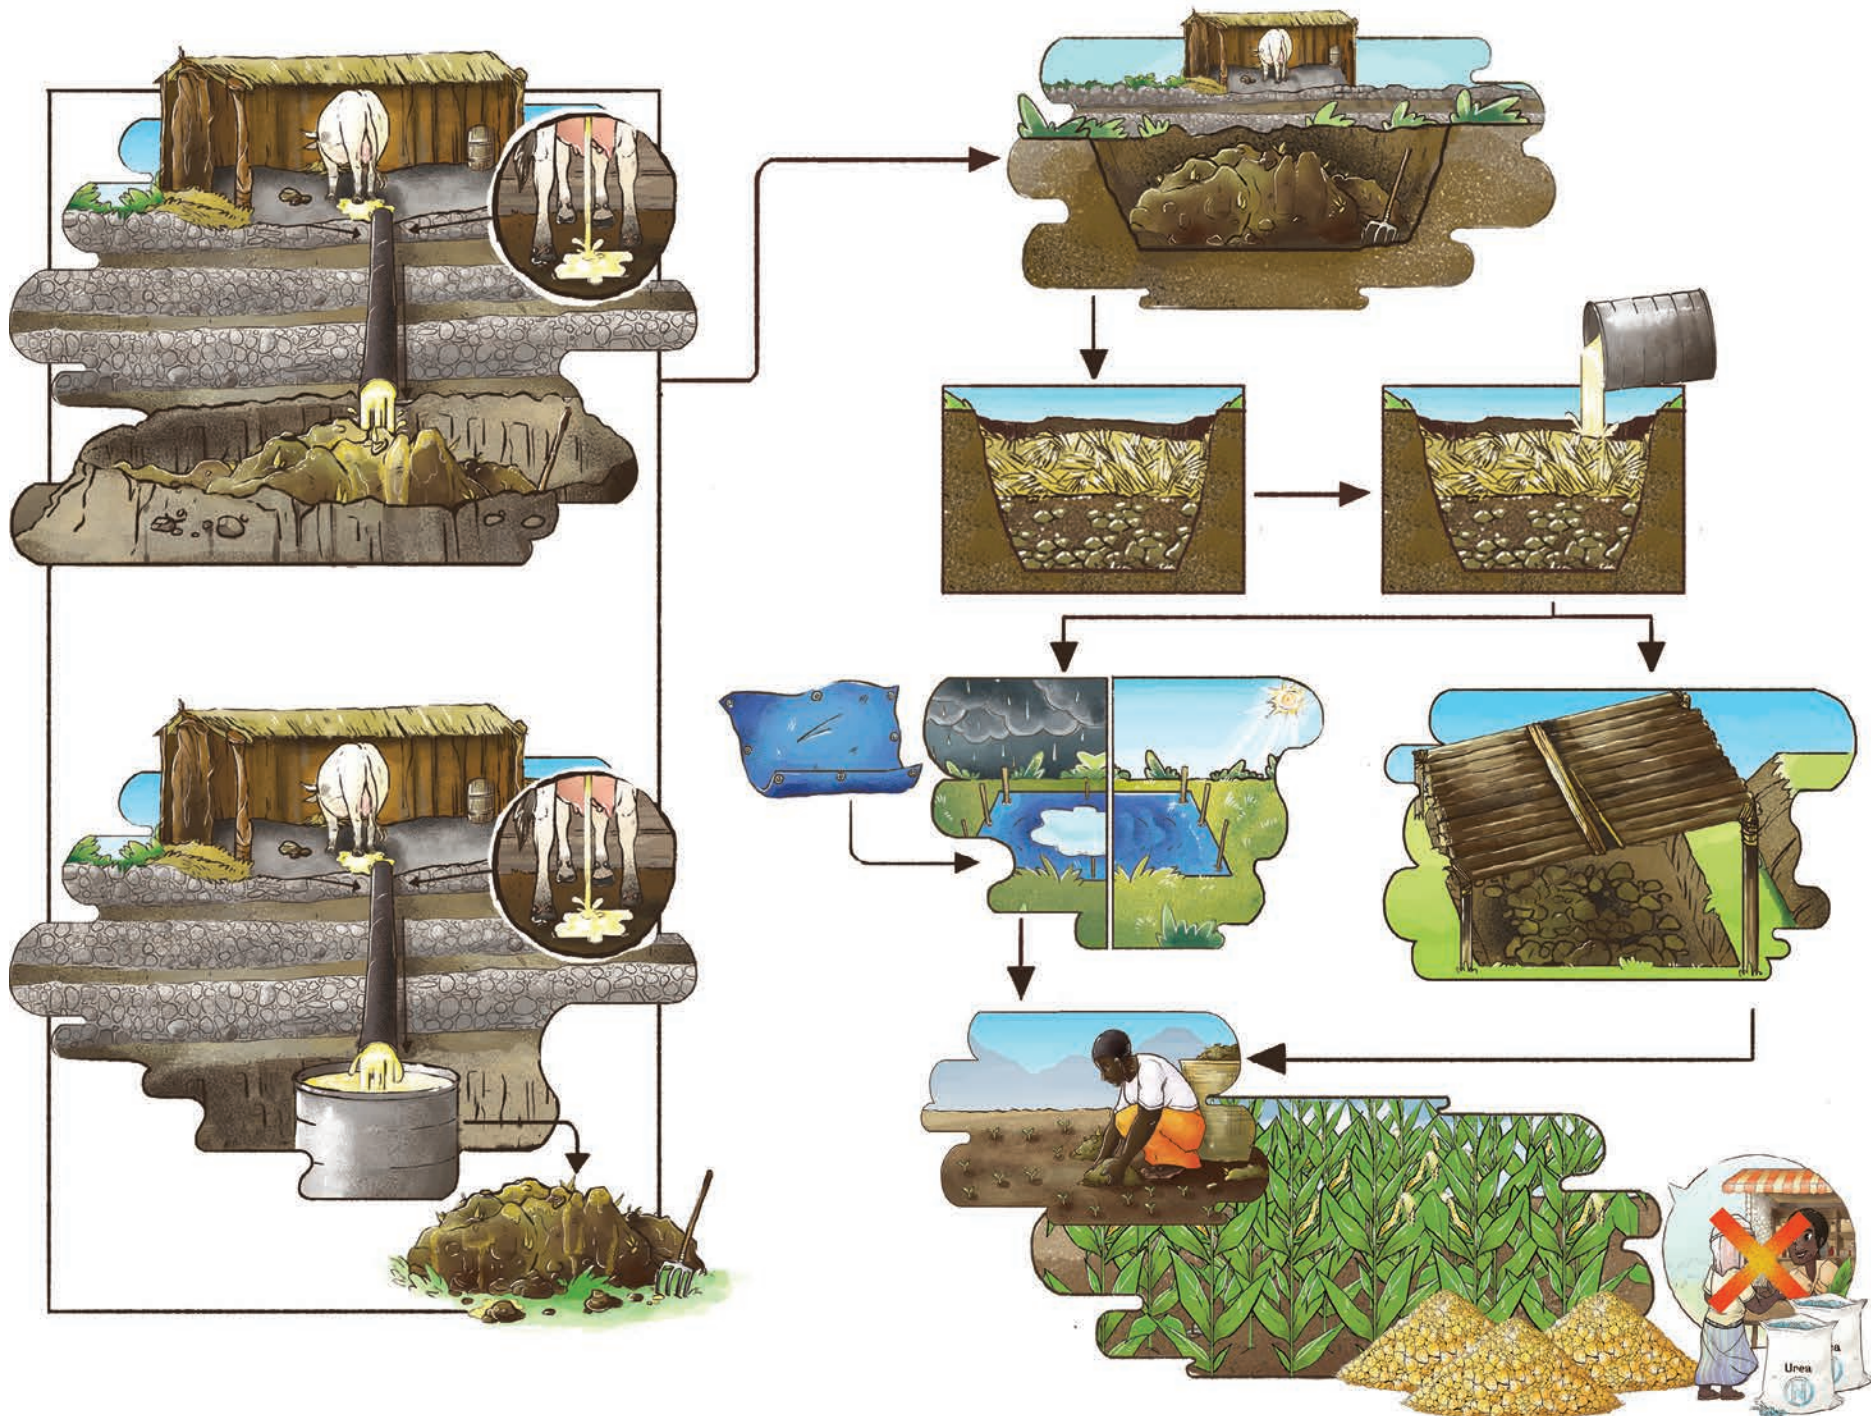

Global Affairs
Canada

Affaires mondiales
Canada

CRDI
Centre de recherches pour le
développement international

About the Author

Manish N. Raizada received his B.Sc. from the University of Western Ontario (Genetics) and Ph.D. from Stanford University (Plant Molecular Genetics). He held fellowship positions at The International Maize and Wheat Improvement Centre (CIMMYT) in Mexico City and at the California Institute of Technology. He is currently a professor in the Department of Plant Agriculture at the University of Guelph, Canada. Dr. Raizada is Founder of SAKGlobal (SAKs, Sustainable Agriculture Kits), an effort to bring inexpensive technologies to the world's 1 billion subsistence farmers. SAK kits are based on the principles of sustainable, ecological agriculture.

Chapter 6: Water

Chapter 7: Weeds

Chapter 8: Pests & Disease

Chapter 9: Post-Harvest

Chapter 10: Human Nutrition

Chapter 11: Animals

Chapter 12: Crop Breeding

Chapter 13: Disaster Relief