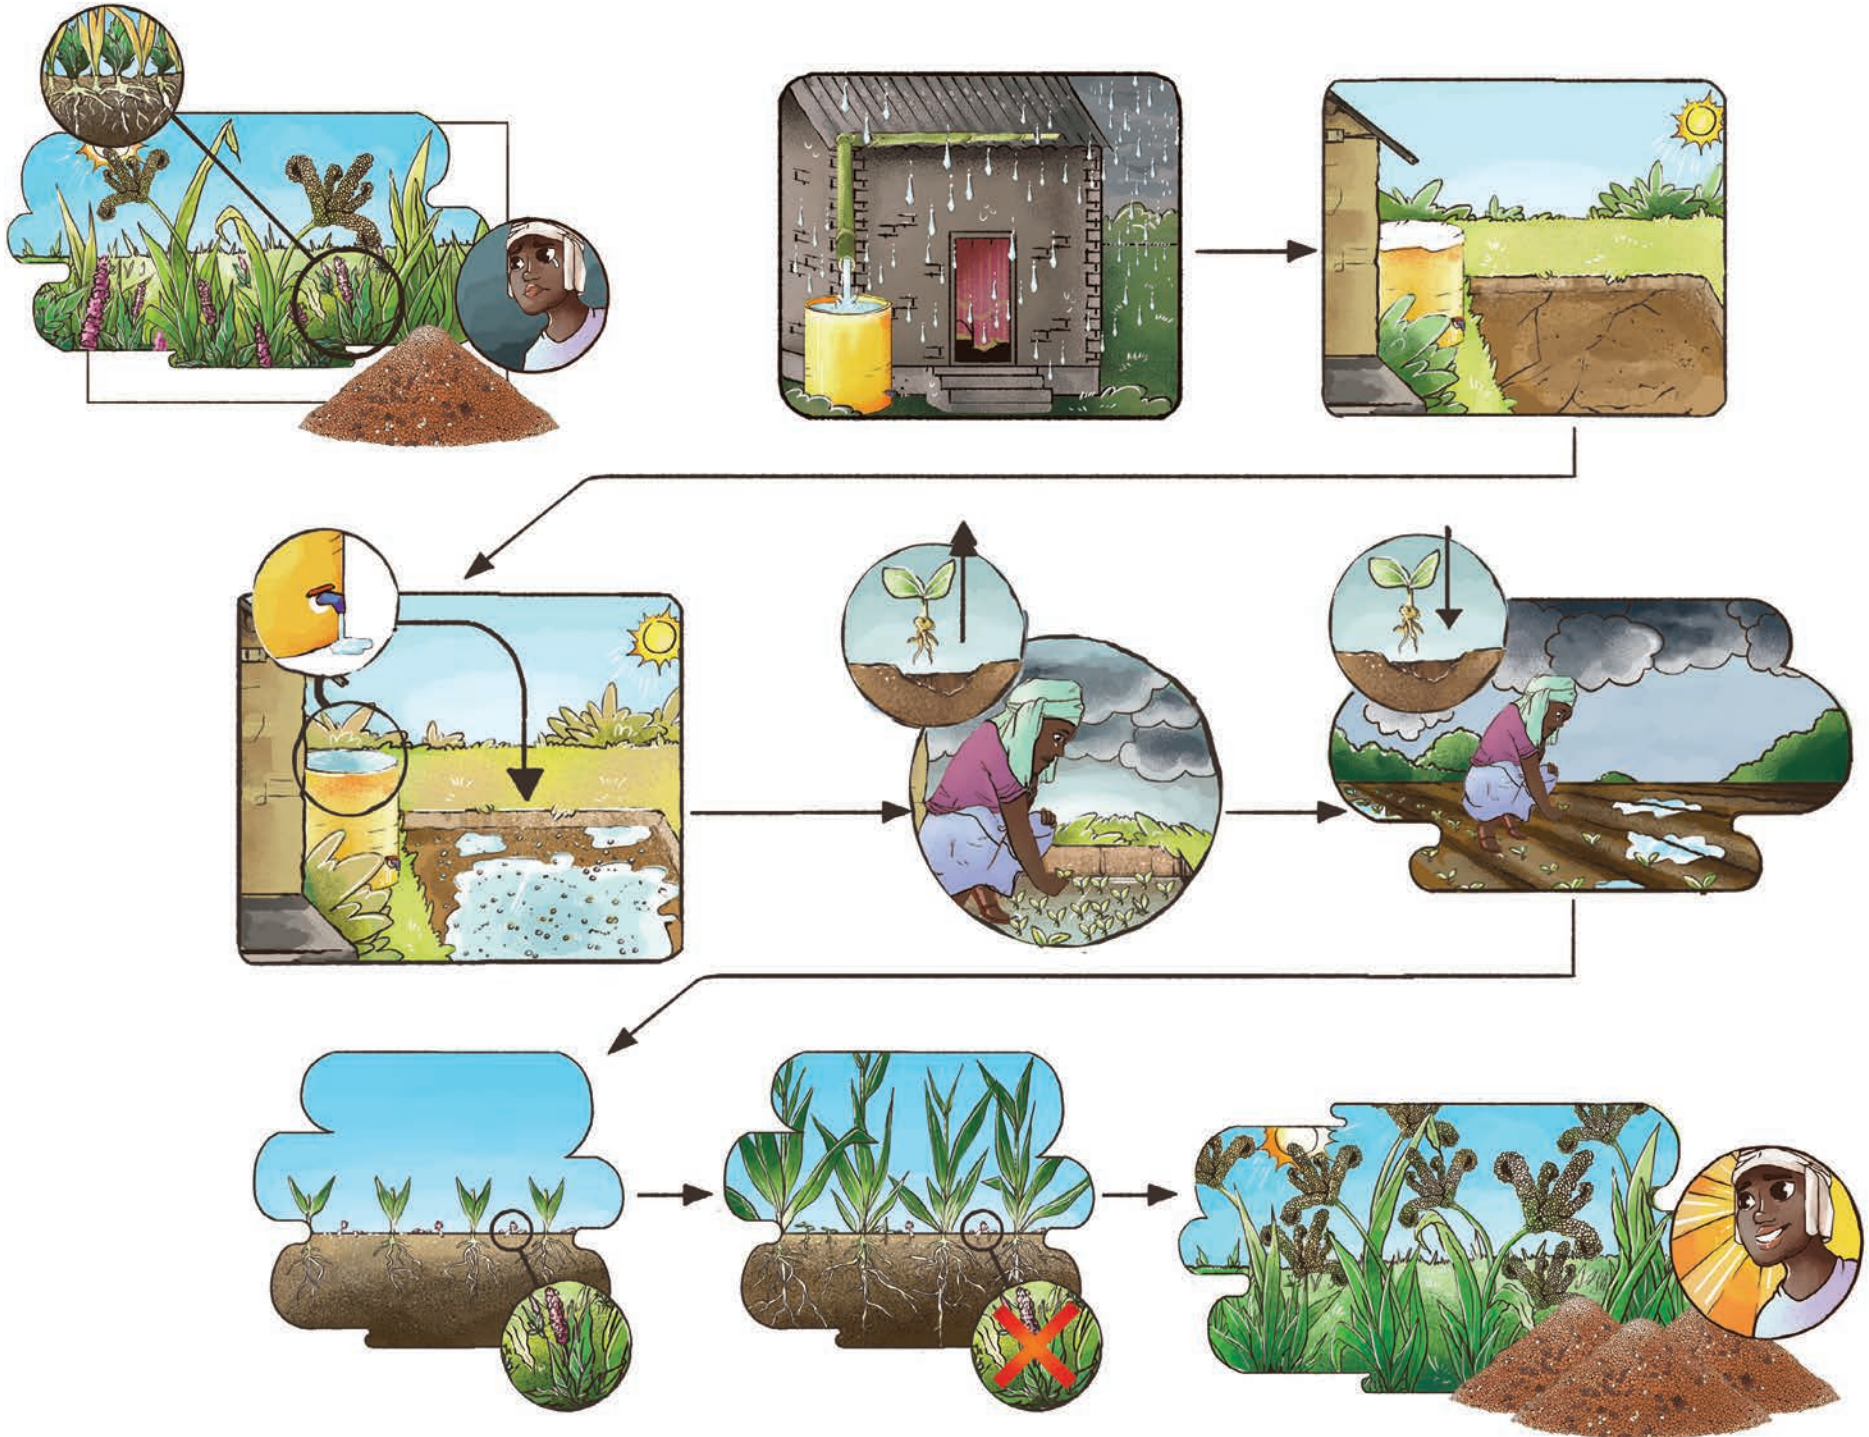

Global Affairs
Canada

Affaires mondiales
Canada

CRDI
Centre de recherches pour le
développement international

About the Author

Manish N. Raizada received his B.Sc. from the University of Western Ontario (Genetics) and Ph.D. from Stanford University (Plant Molecular Genetics). He held fellowship positions at The International Maize and Wheat Improvement Centre (CIMMYT) in Mexico City and at the California Institute of Technology. He is currently a professor in the Department of Plant Agriculture at the University of Guelph, Canada. Dr. Raizada is Founder of SAKGlobal (SAKs, Sustainable Agriculture Kits), an effort to bring inexpensive technologies to the world's 1 billion subsistence farmers. SAK kits are based on the principles of sustainable, ecological agriculture.

Chapter 6: Water

Chapter 7: Weeds

Chapter 8: Pests & Disease

Chapter 9: Post-Harvest

Chapter 10: Human Nutrition

Chapter 11: Animals

Chapter 12: Crop Breeding

Chapter 13: Disaster Relief