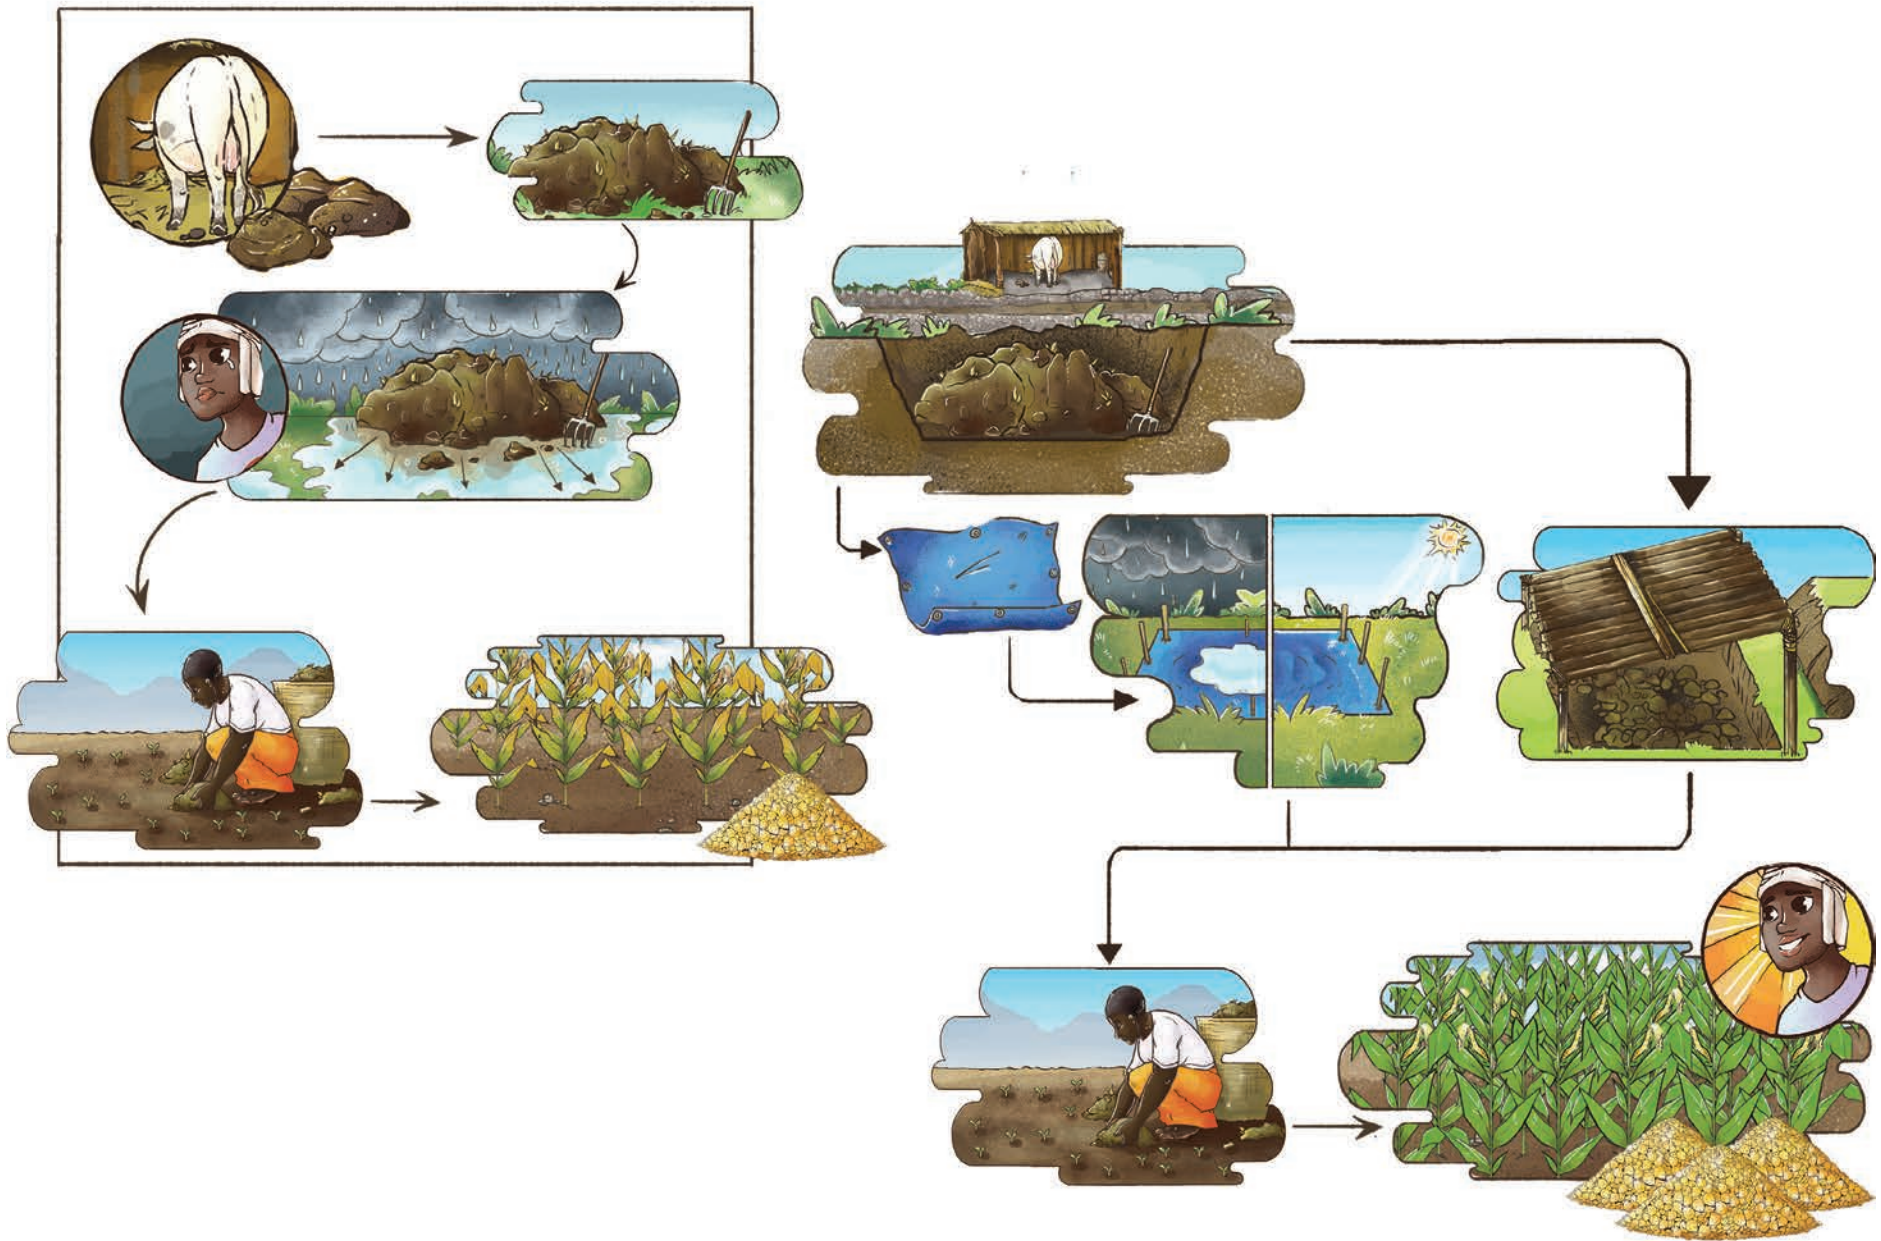

Global Affairs
Canada

Affaires mondiales
Canada

CRDI
Centre de recherches pour le
développement international

About the Author

Manish N. Raizada received his B.Sc. from the University of Western Ontario (Genetics) and Ph.D. from Stanford University (Plant Molecular Genetics). He held fellowship positions at The International Maize and Wheat Improvement Centre (CIMMYT) in Mexico City and at the California Institute of Technology. He is currently a professor in the Department of Plant Agriculture at the University of Guelph, Canada. Dr. Raizada is Founder of SAKGlobal (SAKs, Sustainable Agriculture Kits), an effort to bring inexpensive technologies to the world's 1 billion subsistence farmers. SAK kits are based on the principles of sustainable, ecological agriculture.

Chapter 6: Water

Chapter 7: Weeds

Chapter 8: Pests & Disease

Chapter 9: Post-Harvest

Chapter 10: Human Nutrition

Chapter 11: Animals

Chapter 12: Crop Breeding

Chapter 13: Disaster Relief