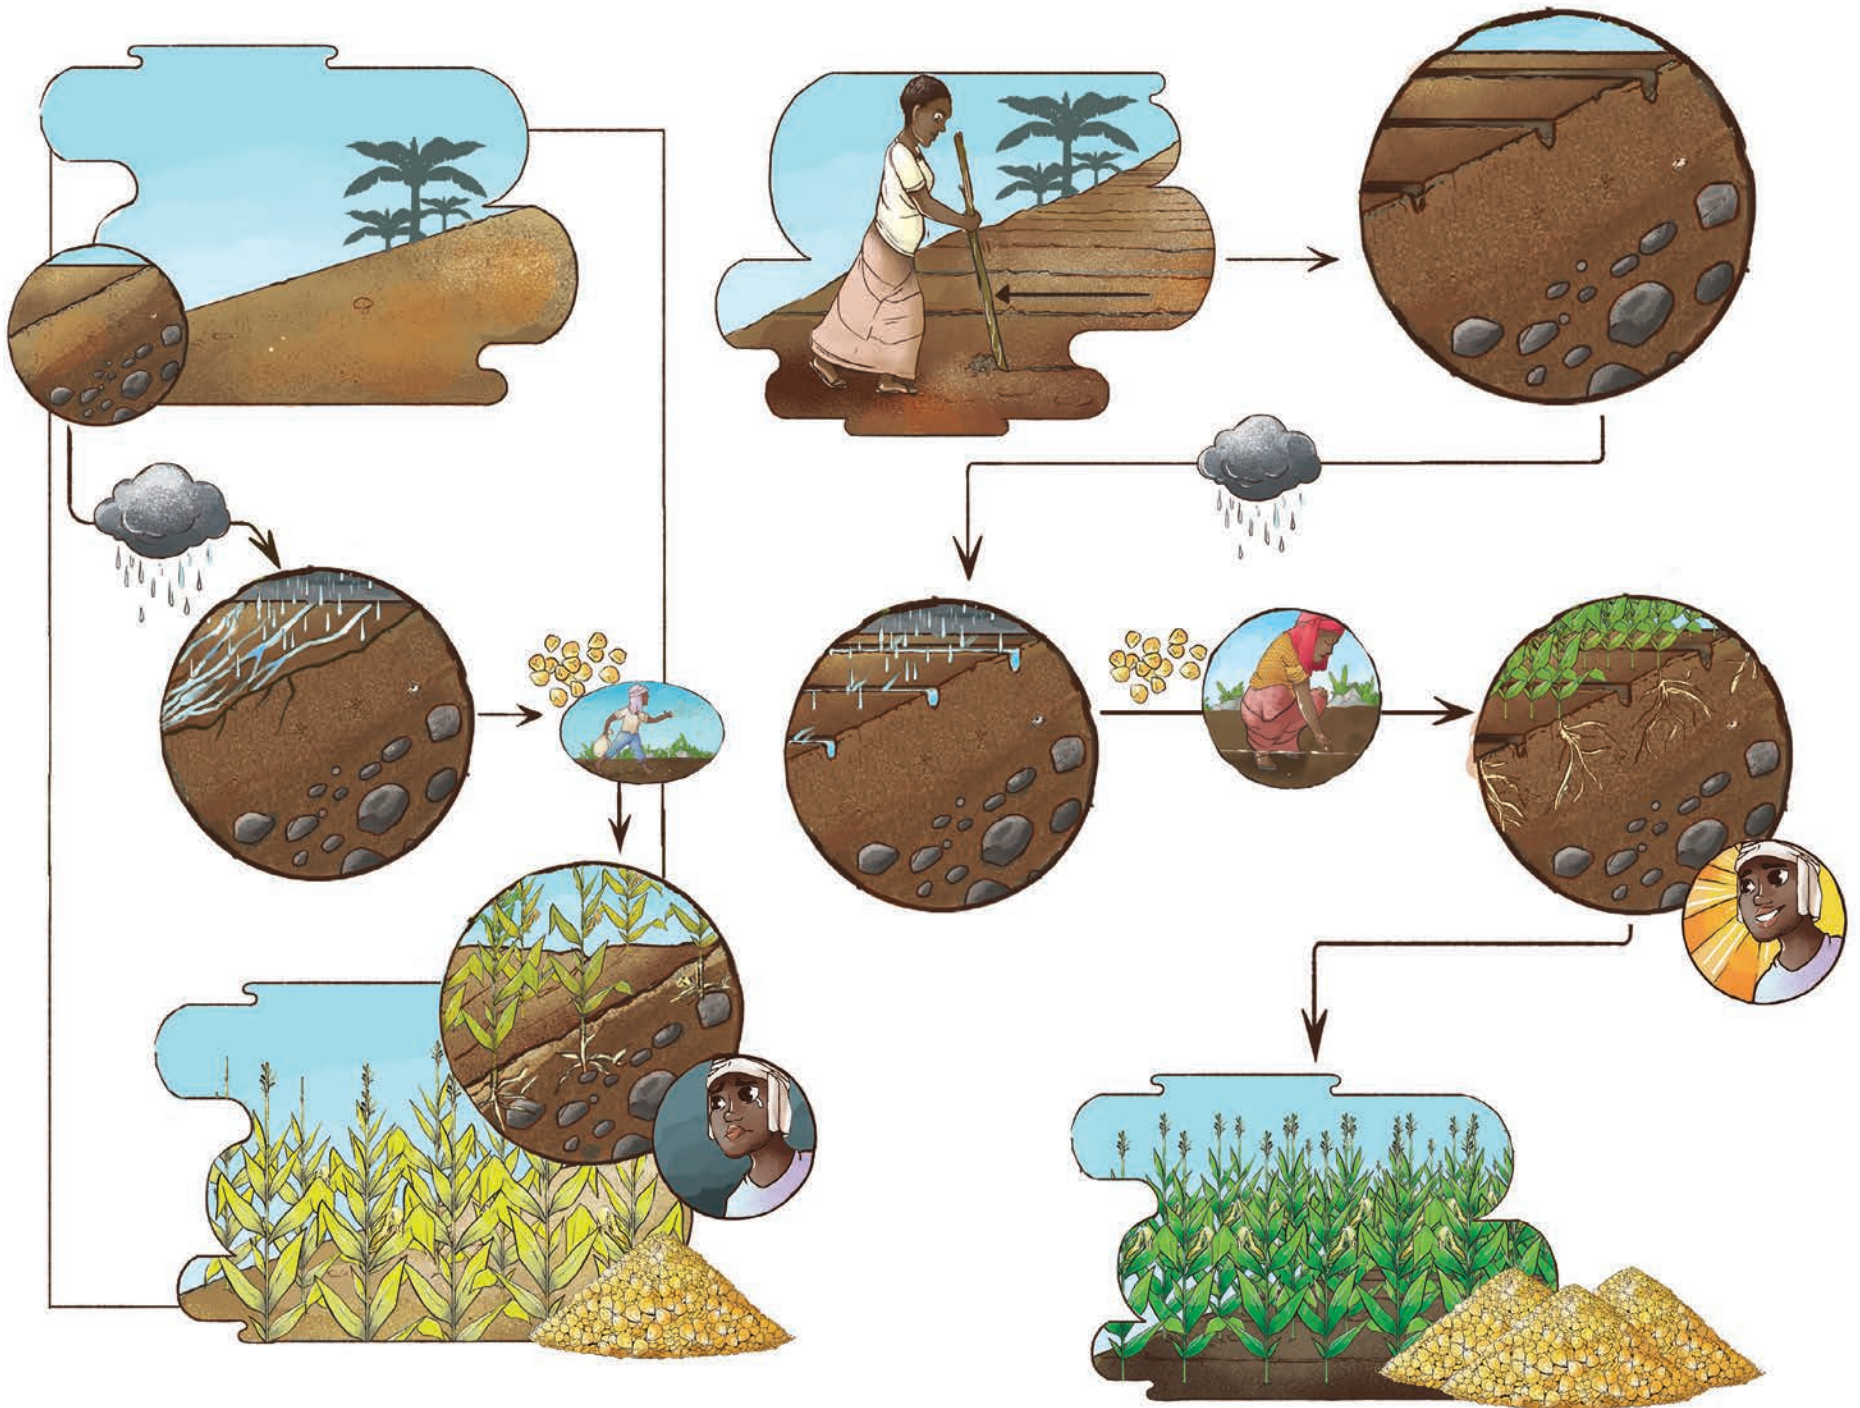

Global Affairs
Canada

Affaires mondiales
Canada

CRDI
Centre de recherches pour le
développement international

About the Author

Manish N. Raizada received his B.Sc. from the University of Western Ontario (Genetics) and Ph.D. from Stanford University (Plant Molecular Genetics). He held fellowship positions at The International Maize and Wheat Improvement Centre (CIMMYT) in Mexico City and at the California Institute of Technology. He is currently a professor in the Department of Plant Agriculture at the University of Guelph, Canada. Dr. Raizada is Founder of SAKGlobal (SAKs, Sustainable Agriculture Kits), an effort to bring inexpensive technologies to the world's 1 billion subsistence farmers. SAK kits are based on the principles of sustainable, ecological agriculture.

Chapter 6: Water

Chapter 7: Weeds

Chapter 8: Pests & Disease

Chapter 9: Post-Harvest

Chapter 10: Human Nutrition

Chapter 11: Animals

Chapter 12: Crop Breeding

Chapter 13: Disaster Relief