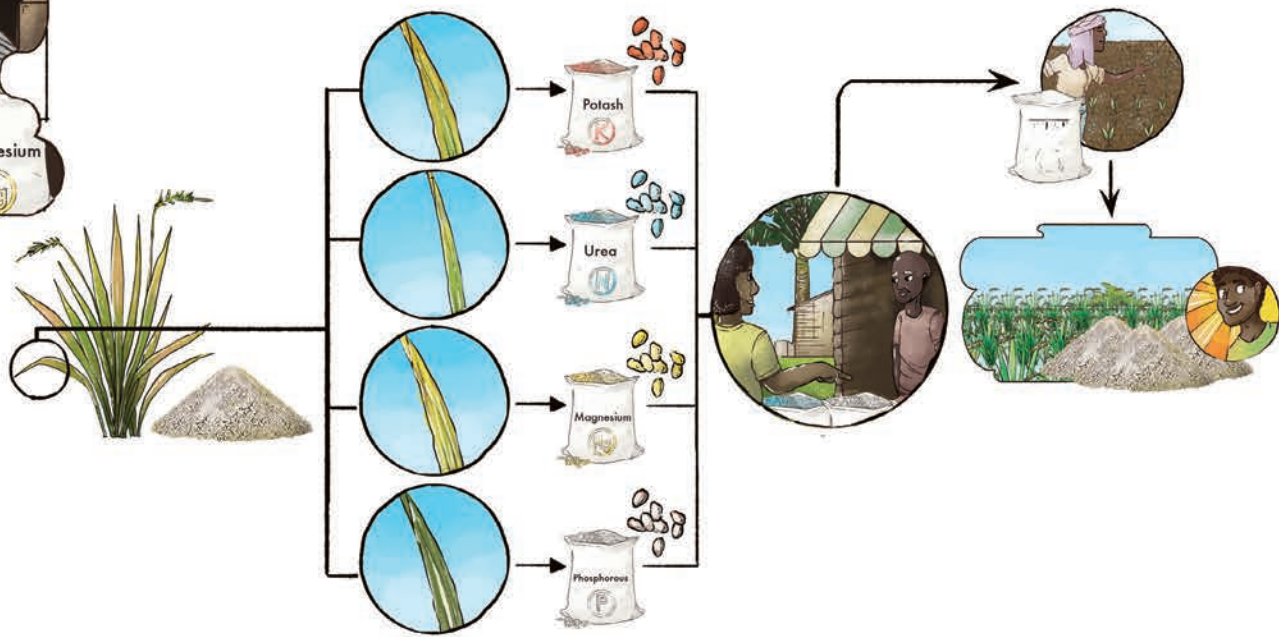

Global Affairs
Canada

Affaires mondiales
Canada

CRDI
Centre de recherches pour le
développement international

About the Author

Manish N. Raizada received his B.Sc. from the University of Western Ontario (Genetics) and Ph.D. from Stanford University (Plant Molecular Genetics). He held fellowship positions at The International Maize and Wheat Improvement Centre (CIMMYT) in Mexico City and at the California Institute of Technology. He is currently a professor in the Department of Plant Agriculture at the University of Guelph, Canada. Dr. Raizada is Founder of SAKGlobal (SAKs, Sustainable Agriculture Kits), an effort to bring inexpensive technologies to the world's 1 billion subsistence farmers. SAK kits are based on the principles of sustainable, ecological agriculture.

Lisa can be contacted by email at smithjaylisa@gmail.com

Chapter 1: Scientific Method

Chapter 2: Land Preparation & Sowing

Chapter 3: Crop & Tree Intensification

Chapter 4: Terrace Agriculture

Chapter 5: Soil Health

Chapter 6: Water

Chapter 7: Weeds

Chapter 8: Pests & Disease

Chapter 9: Post-Harvest

Chapter 10: Human Nutrition

Chapter 11: Animals

Chapter 12: Crop Breeding

Chapter 13: Disaster Relief