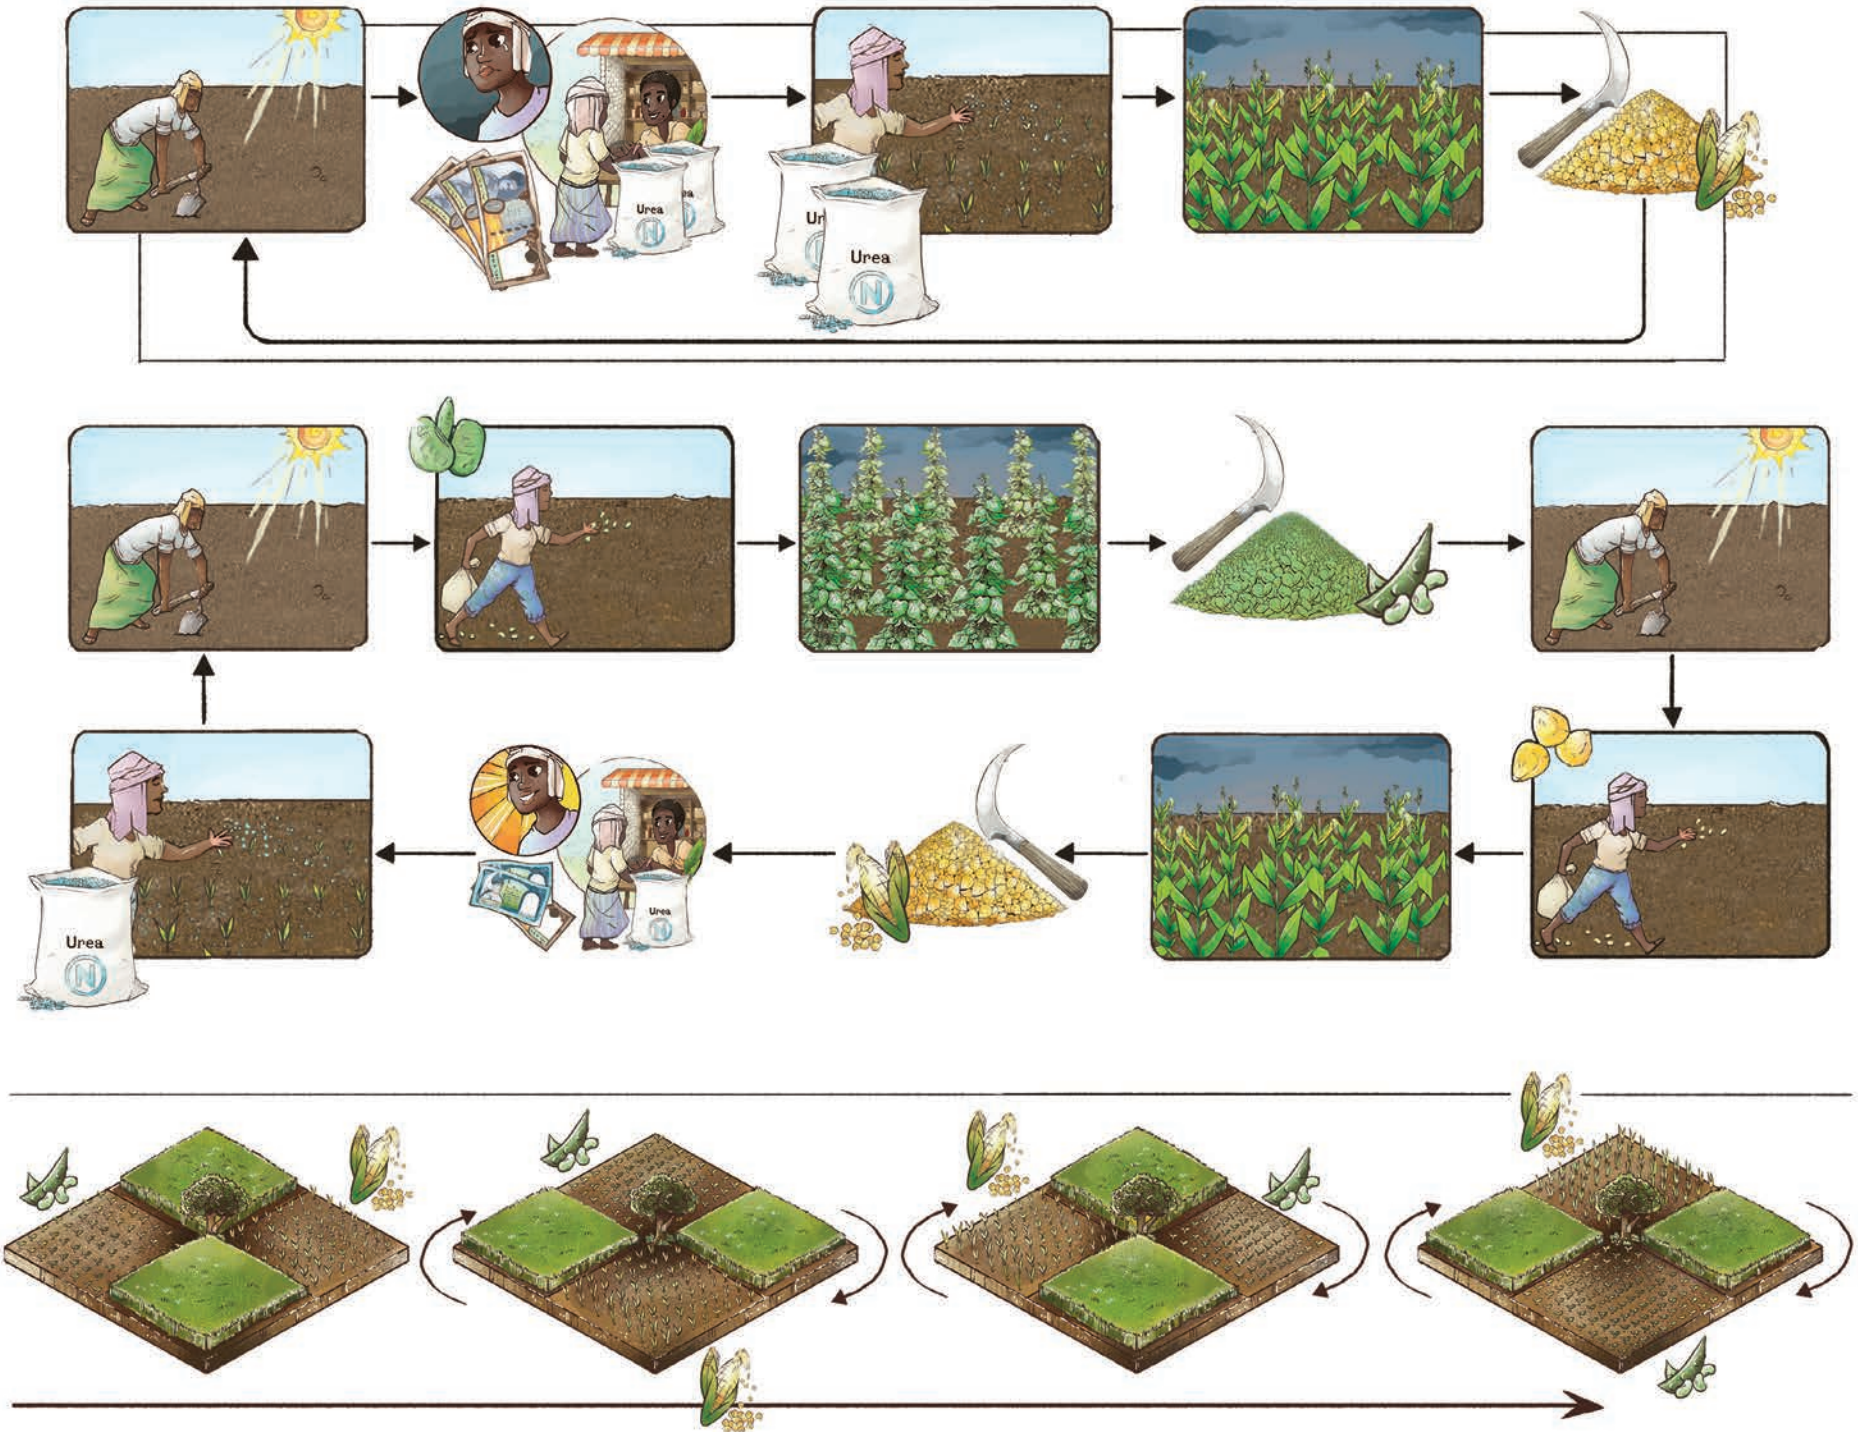

Global Affairs
Canada

Affaires mondiales
Canada

CRDI
Centre de recherches pour le
développement international

About the Author

Manish N. Raizada received his B.Sc. from the University of Western Ontario (Genetics) and Ph.D. from Stanford University (Plant Molecular Genetics). He held fellowship positions at The International Maize and Wheat Improvement Centre (CIMMYT) in Mexico City and at the California Institute of Technology. He is currently a professor in the Department of Plant Agriculture at the University of Guelph, Canada. Dr. Raizada is Founder of SAKGlobal (SAKs, Sustainable Agriculture Kits), an effort to bring inexpensive technologies to the world's 1 billion subsistence farmers. SAK kits are based on the principles of sustainable, ecological agriculture.

Chapter 6: Water

Chapter 7: Weeds

Chapter 8: Pests & Disease

Chapter 9: Post-Harvest

Chapter 10: Human Nutrition

Chapter 11: Animals

Chapter 12: Crop Breeding

Chapter 13: Disaster Relief