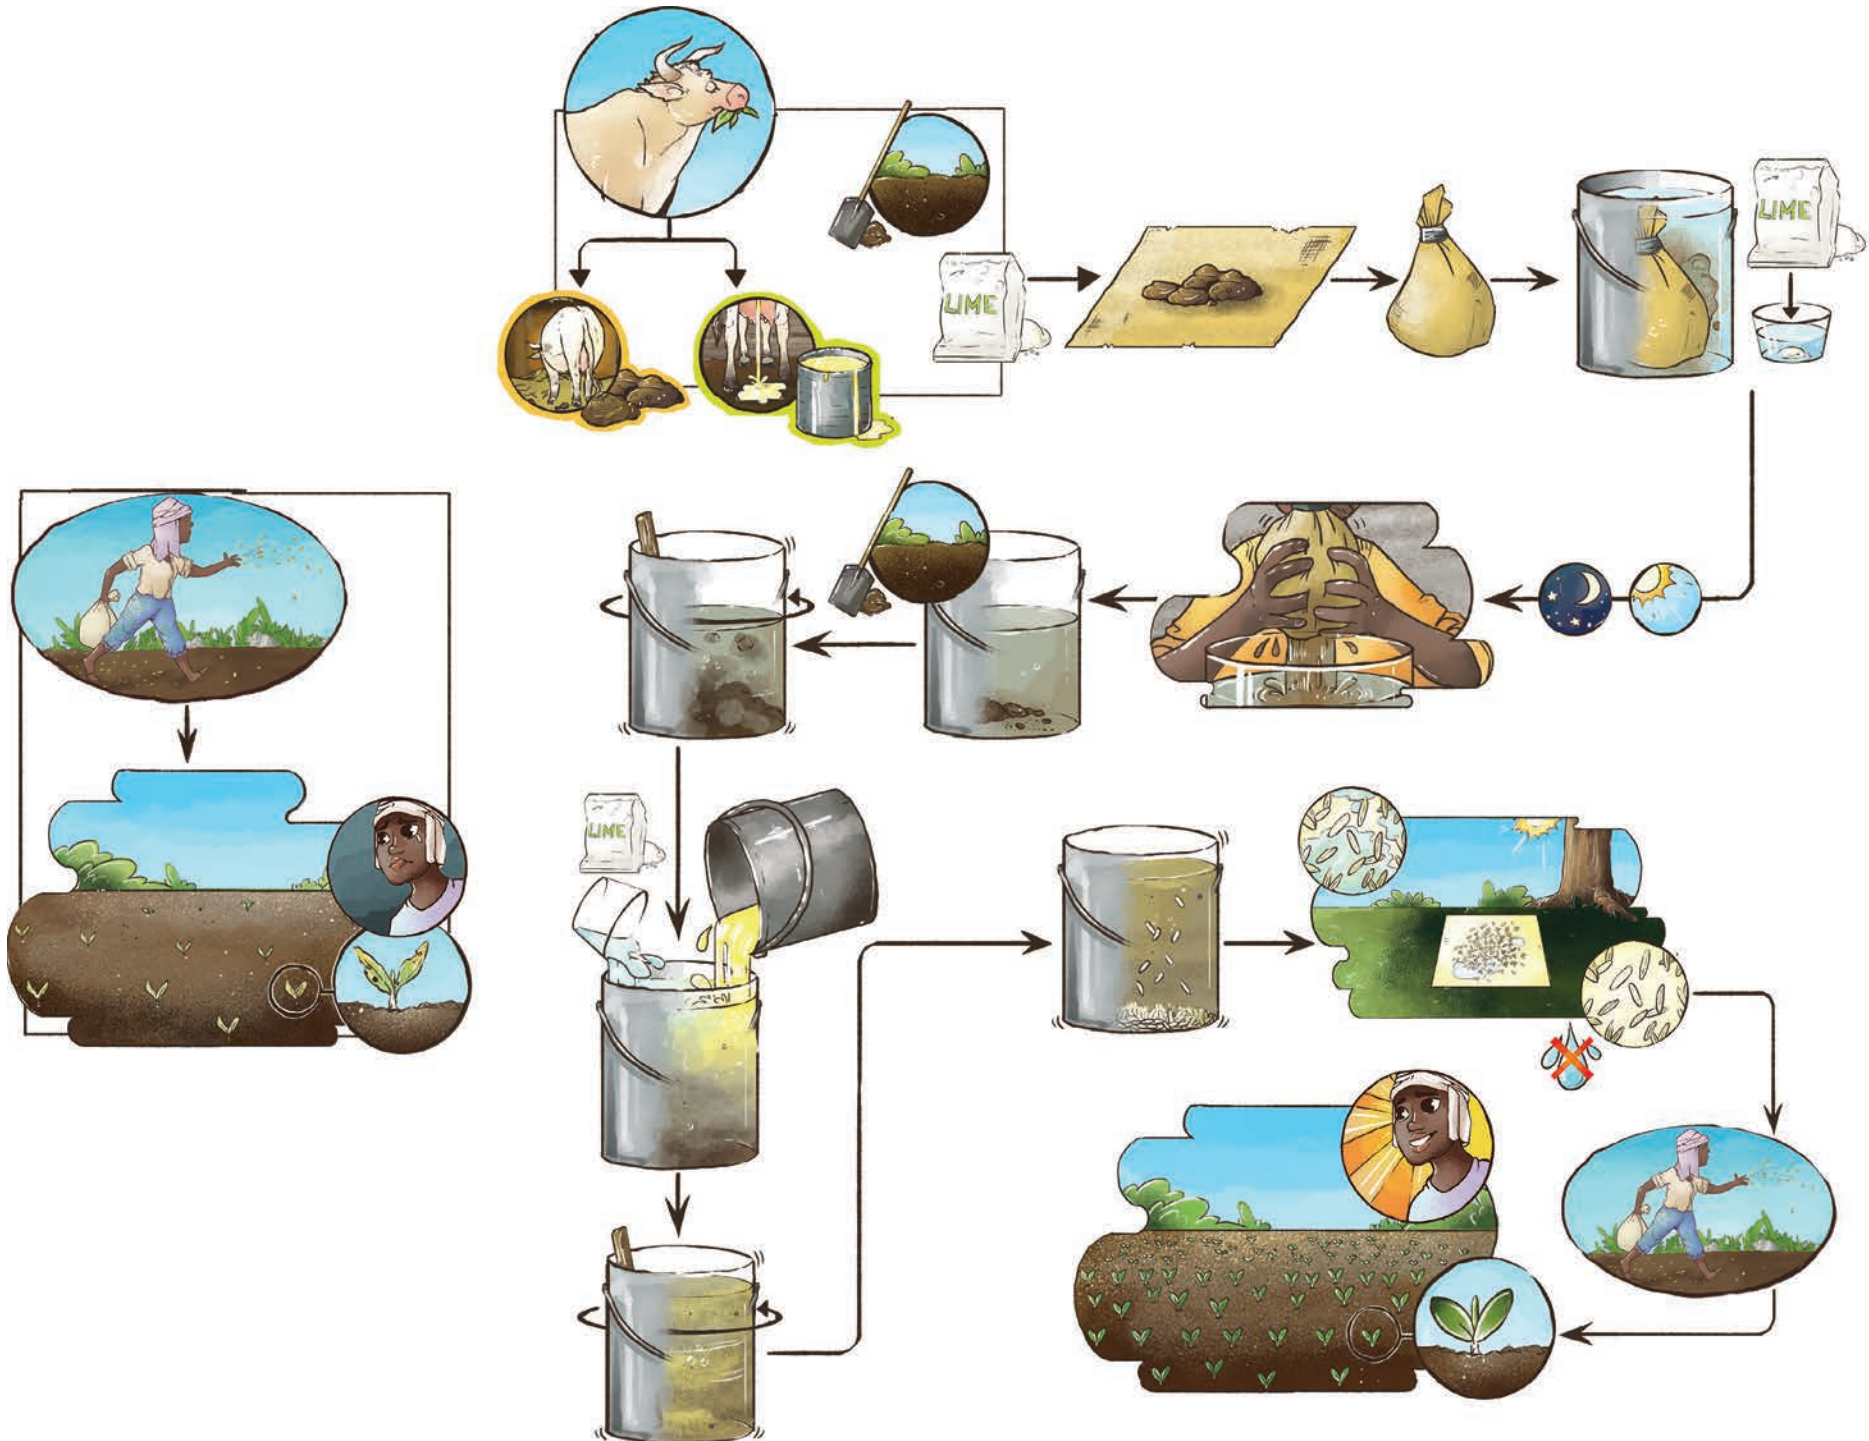

Global Affairs
Canada

Affaires mondiales
Canada

CRDI
Centre de recherches pour le
développement international

About the Author

Manish N. Raizada received his B.Sc. from the University of Western Ontario (Genetics) and Ph.D. from Stanford University (Plant Molecular Genetics). He held fellowship positions at The International Maize and Wheat Improvement Centre (CIMMYT) in Mexico City and at the California Institute of Technology. He is currently a professor in the Department of Plant Agriculture at the University of Guelph, Canada. Dr. Raizada is Founder of SAKGlobal (SAKs, Sustainable Agriculture Kits), an effort to bring inexpensive technologies to the world's 1 billion subsistence farmers. SAK kits are based on the principles of sustainable, ecological agriculture.

Chapter 6: Water

Chapter 7: Weeds

Chapter 8: Pests & Disease

Chapter 9: Post-Harvest

Chapter 10: Human Nutrition

Chapter 11: Animals

Chapter 12: Crop Breeding

Chapter 13: Disaster Relief