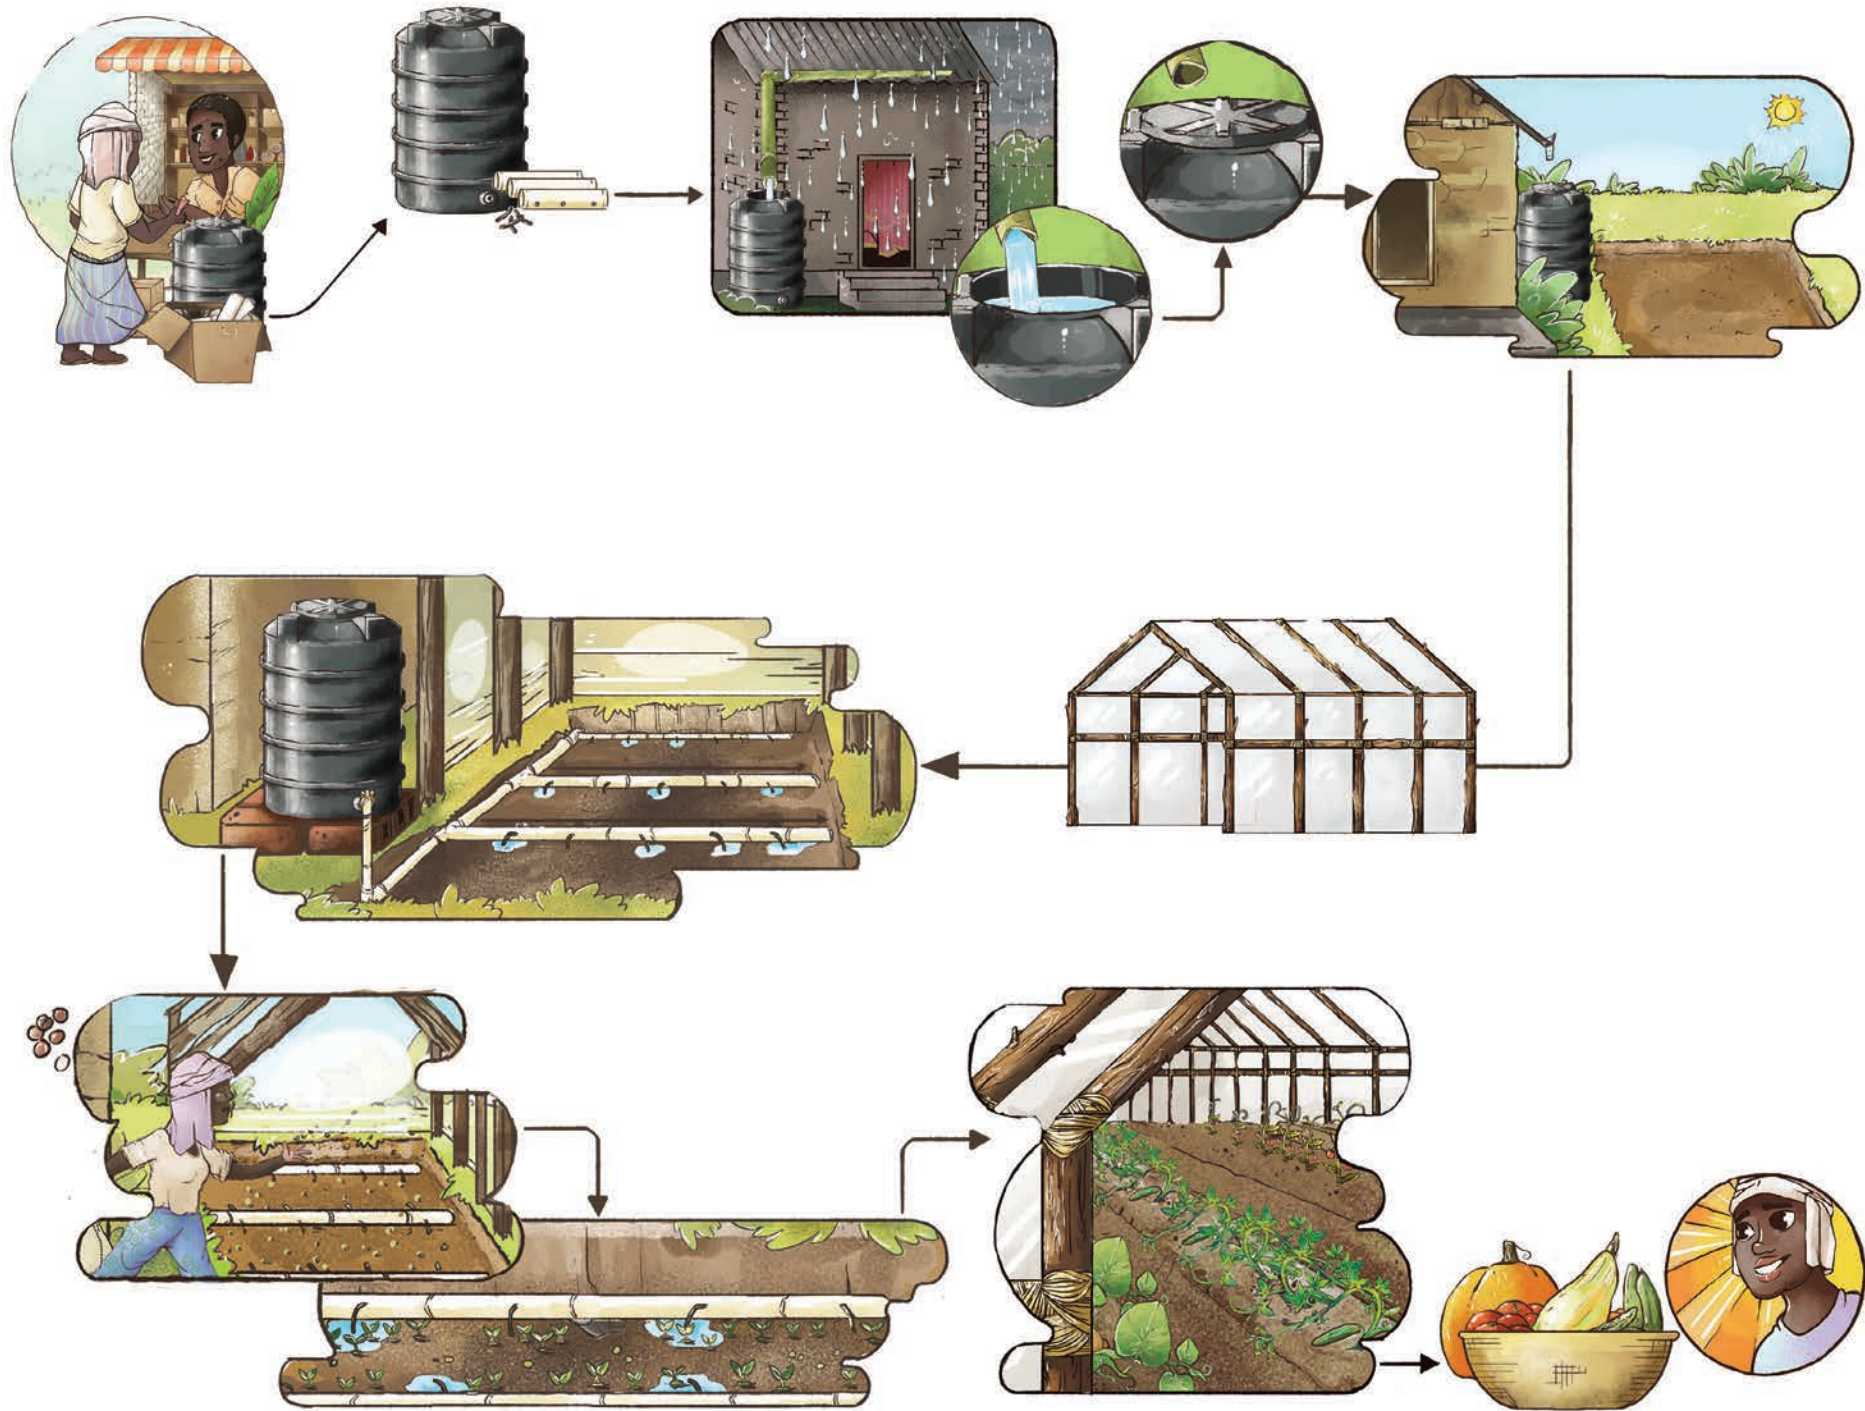

Global Affairs
Canada

Affaires mondiales
Canada

CRDI
Centre de recherches pour le
développement international

About the Author

Manish N. Raizada received his B.Sc. from the University of Western Ontario (Genetics) and Ph.D. from Stanford University (Plant Molecular Genetics). He held fellowship positions at The International Maize and Wheat Improvement Centre (CIMMYT) in Mexico City and at the California Institute of Technology. He is currently a professor in the Department of Plant Agriculture at the University of Guelph, Canada. Dr. Raizada is Founder of SAKGlobal (SAKs, Sustainable Agriculture Kits), an effort to bring inexpensive technologies to the world's 1 billion subsistence farmers. SAK kits are based on the principles of sustainable, ecological agriculture.

Chapter 6: Water

Chapter 7: Weeds

Chapter 8: Pests & Disease

Chapter 9: Post-Harvest

Chapter 10: Human Nutrition

Chapter 11: Animals

Chapter 12: Crop Breeding

Chapter 13: Disaster Relief

Bonus Chapter: *Alternate Versions*