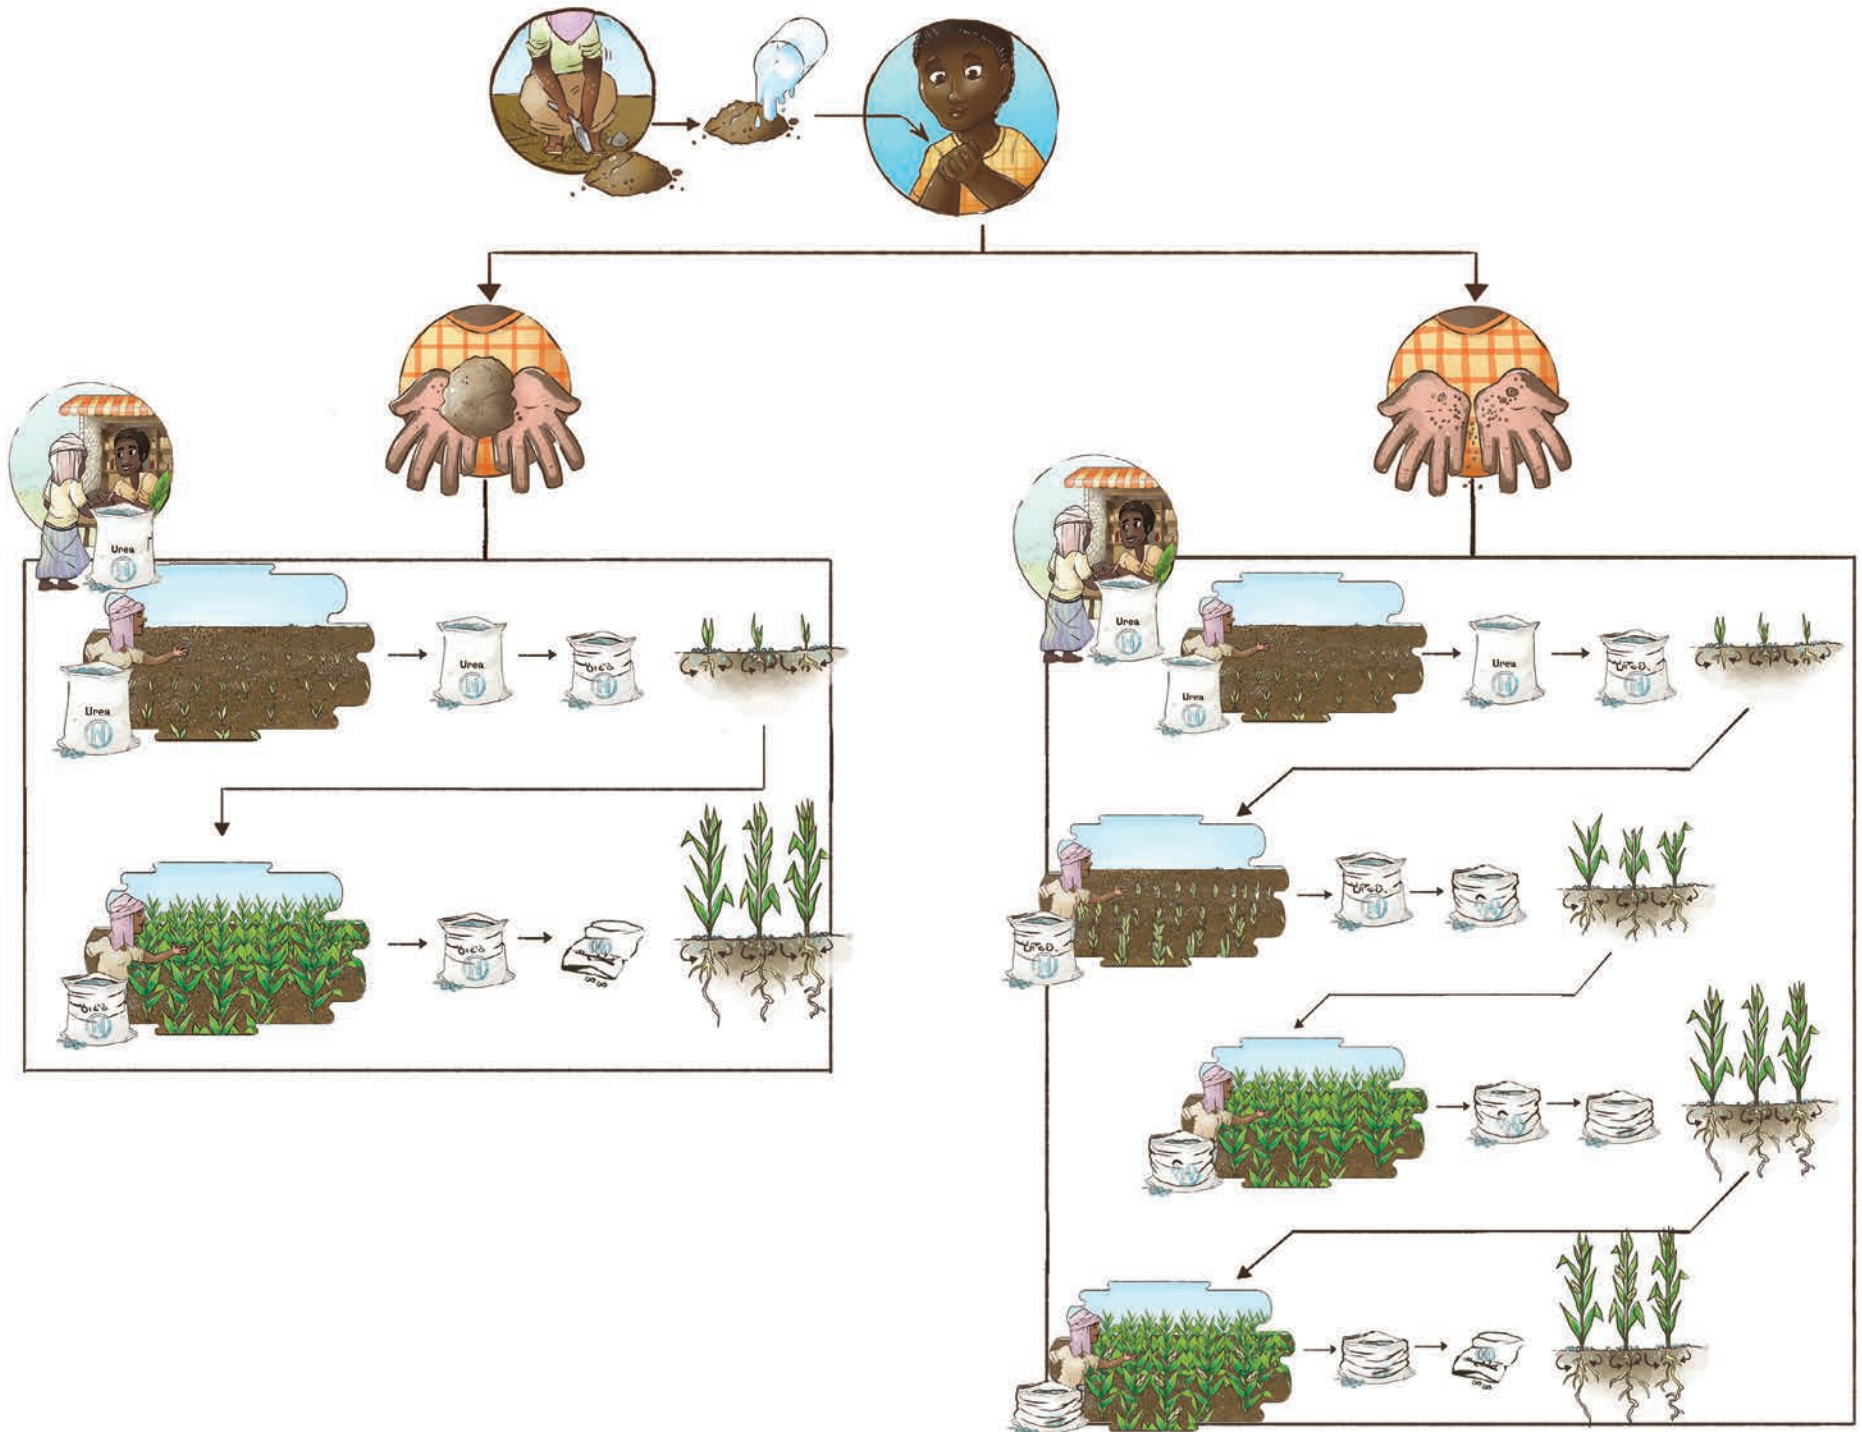

Global Affairs
Canada

Affaires mondiales
Canada

CRDI
Centre de recherches pour le
développement international

About the Author

Manish N. Raizada received his B.Sc. from the University of Western Ontario (Genetics) and Ph.D. from Stanford University (Plant Molecular Genetics). He held fellowship positions at The International Maize and Wheat Improvement Centre (CIMMYT) in Mexico City and at the California Institute of Technology. He is currently a professor in the Department of Plant Agriculture at the University of Guelph, Canada. Dr. Raizada is Founder of SAKGlobal (SAKs, Sustainable Agriculture Kits), an effort to bring inexpensive technologies to the world's 1 billion subsistence farmers. SAK kits are based on the principles of sustainable, ecological agriculture.

Chapter 6: Water

Chapter 7: Weeds

Chapter 8: Pests & Disease

Chapter 9: Post-Harvest

Chapter 10: Human Nutrition

Chapter 11: Animals

Chapter 12: Crop Breeding

Chapter 13: Disaster Relief