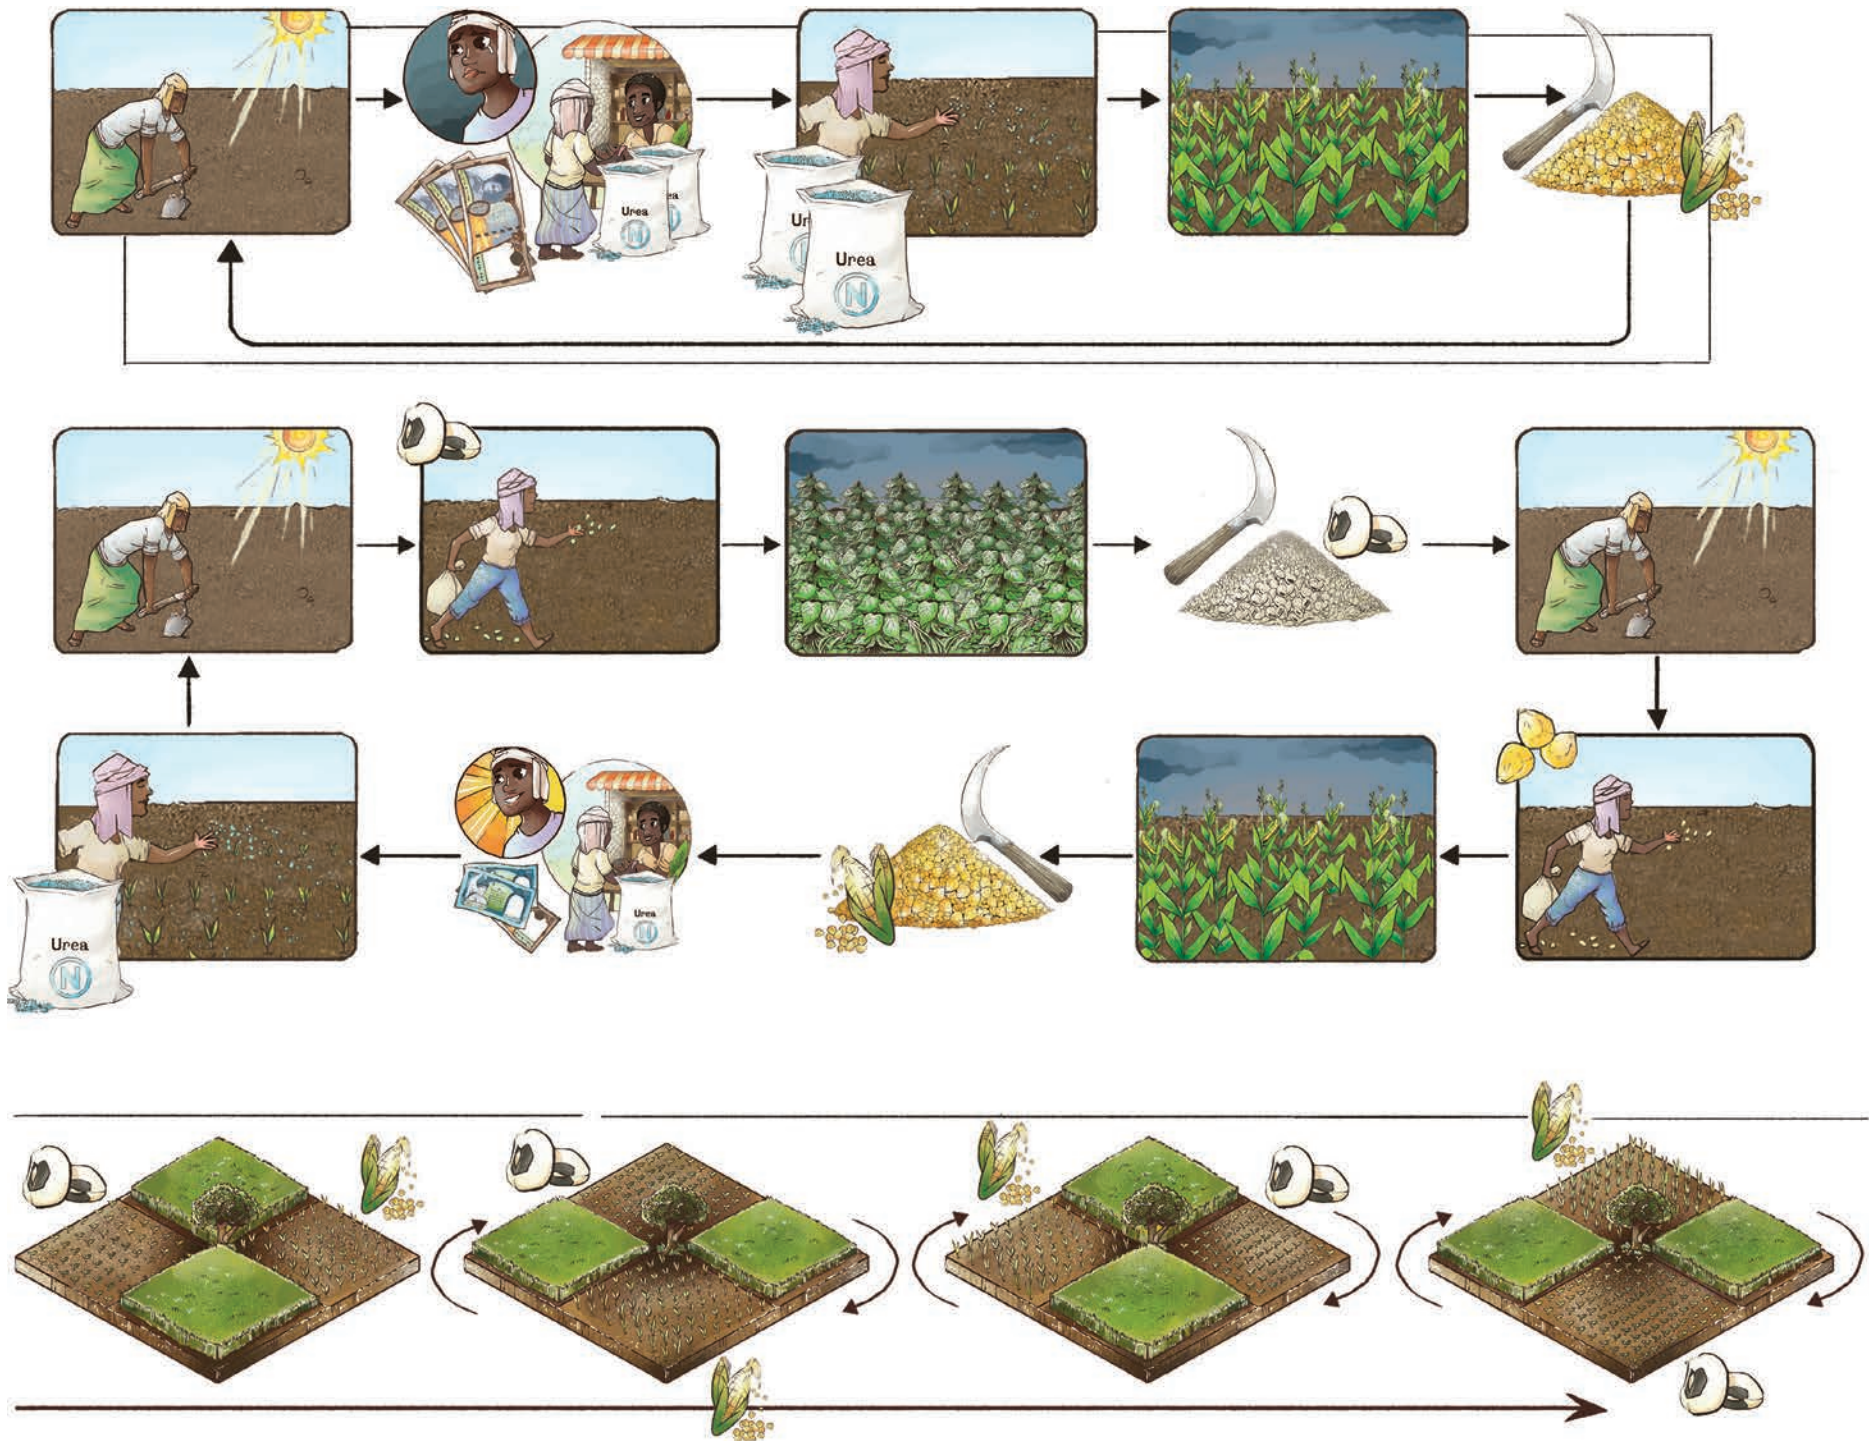

Global Affairs
Canada

Affaires mondiales
Canada

CRDI
Centre de recherches pour le
développement international

About the Author

Manish N. Raizada received his B.Sc. from the University of Western Ontario (Genetics) and Ph.D. from Stanford University (Plant Molecular Genetics). He held fellowship positions at The International Maize and Wheat Improvement Centre (CIMMYT) in Mexico City and at the California Institute of Technology. He is currently a professor in the Department of Plant Agriculture at the University of Guelph, Canada. Dr. Raizada is Founder of SAKGlobal (SAKs, Sustainable Agriculture Kits), an effort to bring inexpensive technologies to the world's 1 billion subsistence farmers. SAK kits are based on the principles of sustainable, ecological agriculture.

Chapter 6: Water

Chapter 7: Weeds

Chapter 8: Pests & Disease

Chapter 9: Post-Harvest

Chapter 10: Human Nutrition

Chapter 11: Animals

Chapter 12: Crop Breeding

Chapter 13: Disaster Relief