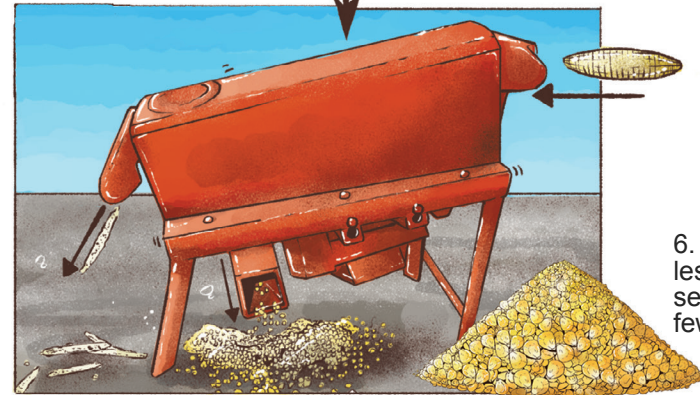

Lesson: New tools from vendor to remove maize seeds from cob

3. Damages seed and cobs which allows more disease during seed storage which can produce toxins. Also, if these seeds are sown, germination may be low

4. New tool: electric or petrol maize sheller from vendor

7. Owner can rent machine or offer service for a fee as a small business opportunity